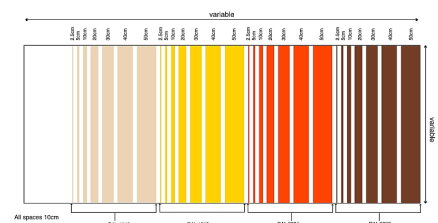

SCHELLMANNART

Liam Gillick - 65th Floor Lobby Design 1999/2015

Wall painting in acrylic paint with floor to ceiling stripes in up to four colors according to the length of the wall. Limited to 15 installations, with a signed and numbered certificate giving specific instructions for on-site installation.