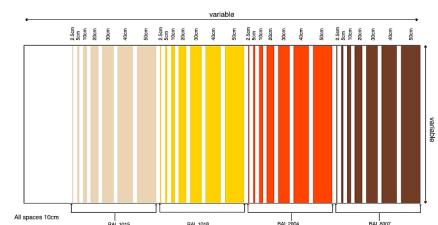

**Liam Gillick - 65th Floor Lobby Design 1999/2015**

Wall painting in acrylic paint with floor to ceiling stripes in up to four colors according to the length of the wall. Limited to 15 installations, with a signed and numbered certificate giving specific instructions for on-site installation.