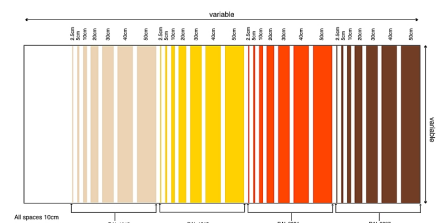

SCHELLMANNART

Liam Gillick - 65th Floor Lobby Design 1999/2015

Wall painting in acrylic paint with floor to ceiling stripes in up to four colors according to the length of the wall. Limited to 15 installations, with a signed and numbered certificate giving specific instructions for on-site installation.