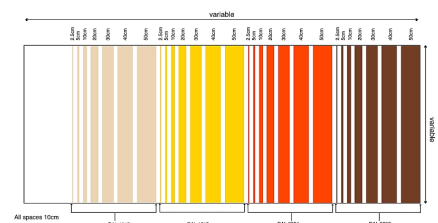

## Liam Gillick - 65th Floor Lobby Design 1999/2015

Wall painting in acrylic paint with floor to ceiling stripes in up to four colors according to the length of the wall. Limited to 15 installations, with a signed and numbered certificate giving specific instructions for on-site installation.