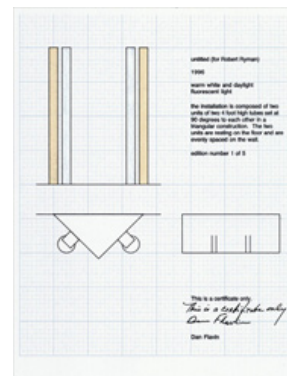

Schellmann Art, attn. Bettina Mittler
Ainmillerstrasse 25, 80801 München
tel +49 89 38666080
Tue - Fri 10 am - 6 pm
munich@schellmannart.com