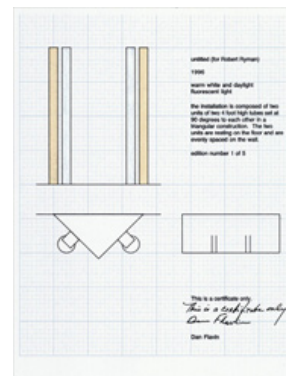

Schellmann Art, attn. Bettina Mittler
Ainmillerstrasse 25, 80801 München
tel +49 89 38666080
Tue - Fri 10 am - 6 pm
munich@schellmannart.com