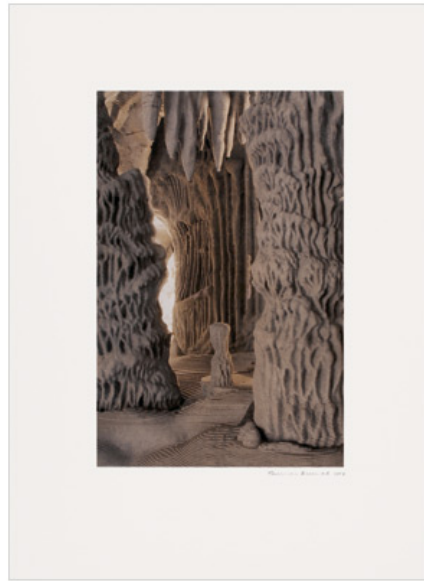

SCHELLMANNART

Thomas Demand - Grotesques 32 and 53 2006

2 photogravures on rag paper, 73 x 57 cm (28¾ x 22½").
Edition of 100, one imaged signed, the other numbered.

Schellmann Art, attn. Bettina Mittler
Ainmillerstrasse 25, 80801 München
tel +49 89 38666080
Tue - Fri 10 am - 6 pm
munich@schellmannart.com