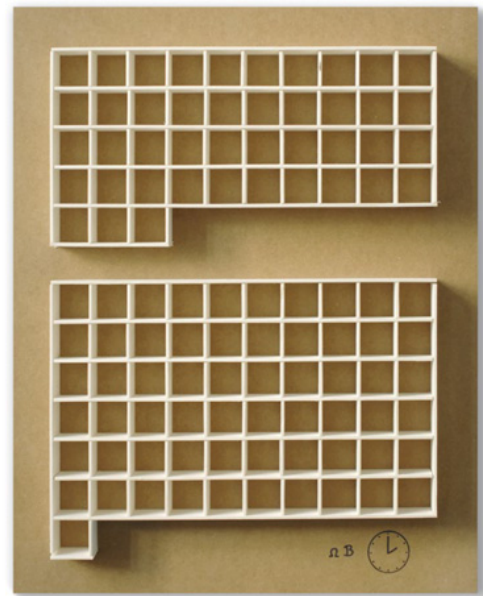

SCHELLMANNART

Hanne Darboven - from: ABC-Arbeit (Alpha-Omega) (image 2) 2007

Six plywood scale models on MDF, and 68 pages of notations, xeroxed, in a binder. Size of models A 50 x 38 x 6 cm (19¾ x 15 x 2½"), B 50 x 62 x 6 cm (19¾ x 24½ x 2½"), C 50 x 50 x 6 cm (19¾ x 19¾ x 2½").