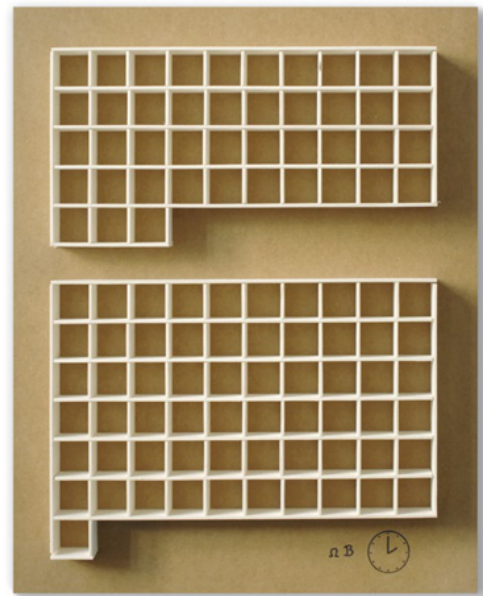

SCHELLMANNART

Hanne Darboven - from: ABC-Arbeit (Alpha-Omega) (image 2) 2007

Six plywood scale models on MDF, and 68 pages of notations, xeroxed, in a binder. Size of model A 50 x 38 x 6 cm (19¾ x 15 x 2½"), B 50 x 62 x 6 cm (19¾ x 24½ x 2½"), C 50 x 50 x 6 cm (19¾ x 19¾ x 2½").