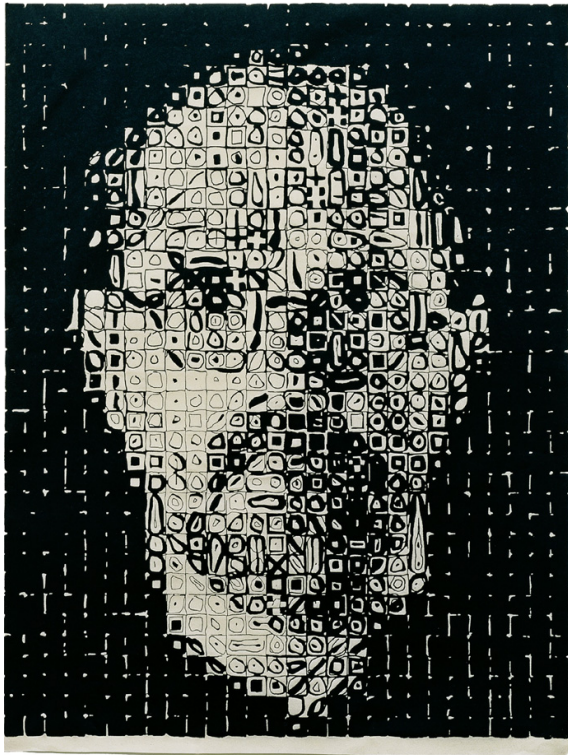

SCHELLMANNART

Chuck Close - Self Portrait 1999

Relief etching on Japanese paper, 100 x 76,2 cm
(39 x 30 in.), signed and numbered. Edition of 99.

Schellmann Art, attn. Bettina Mittler
Ainmillerstrasse 25, 80801 München
tel +49 89 38666080
Tue - Fri 10 am - 6 pm
munich@schellmannart.com