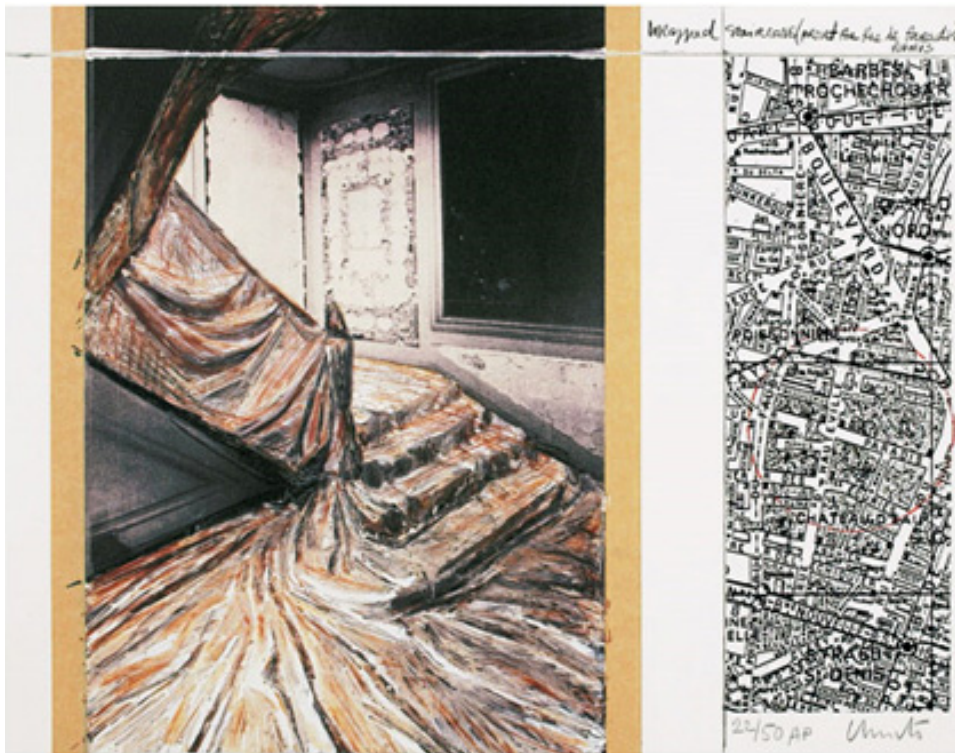

SCHELLMANNART

Christo and Jeanne-Claude - Wrapped Staircase, Project for Rue de Paradis, Paris 2001

Offset lithograph/silkscreen/collage on rag paper, 27.5 x 35.5 cm (10¾ x 14"), edition of 100 + 50 A.P., signed and numbered.