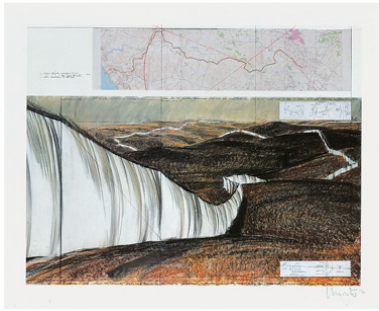

SCHELLMANNART

Christo and Jeanne-Claude - Running Fence... 1998

[Running Fence, Sonoma and Marin Counties, California 1972-76]

a: Grano lithograph with collage, printed in eight colors on Fabriano rag paper; b, c: Two heliogravures, printed in four colors on Rives BFK rag paper.