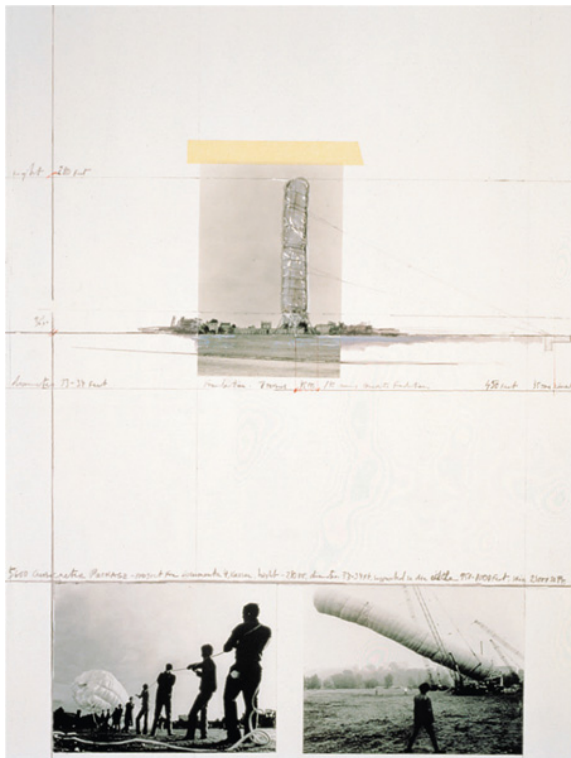

SCHELLMANNART

Christo and Jeanne-Claude - 5600 m³ Package, Project for Documenta 4, Kassel 1986

Collotype and silkscreen with collage (photos, tape, polyurethane and twine), on rag paper, 80 x 60 cm (31½ x 23¾"), edition of 90 + XXX, signed and numbered.