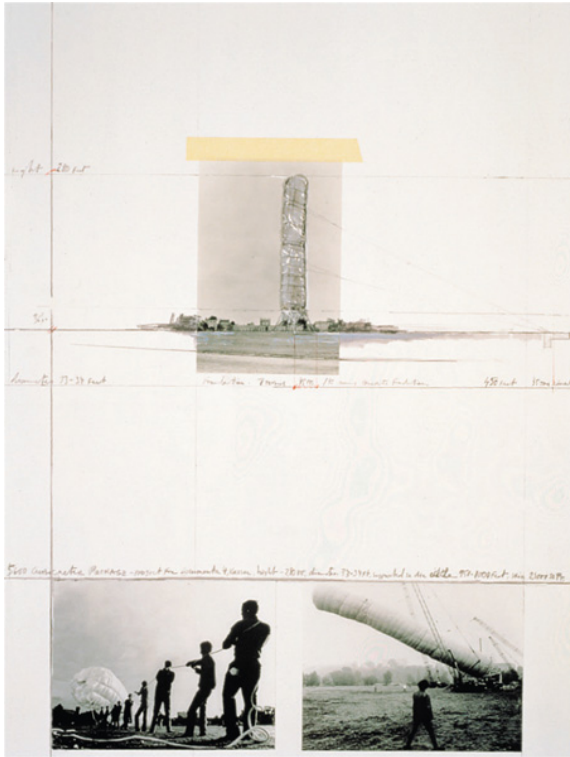

SCHELLMANNART

Christo and Jeanne-Claude - 5600 m³ Package, Project for Documenta 4, Kassel 1986

Collotype and silkscreen with collage (photos, tape, polyurethane and twine), on rag paper, 80 x 60 cm (31½ x 23¾"), edition of 90 + XXX, signed and numbered.