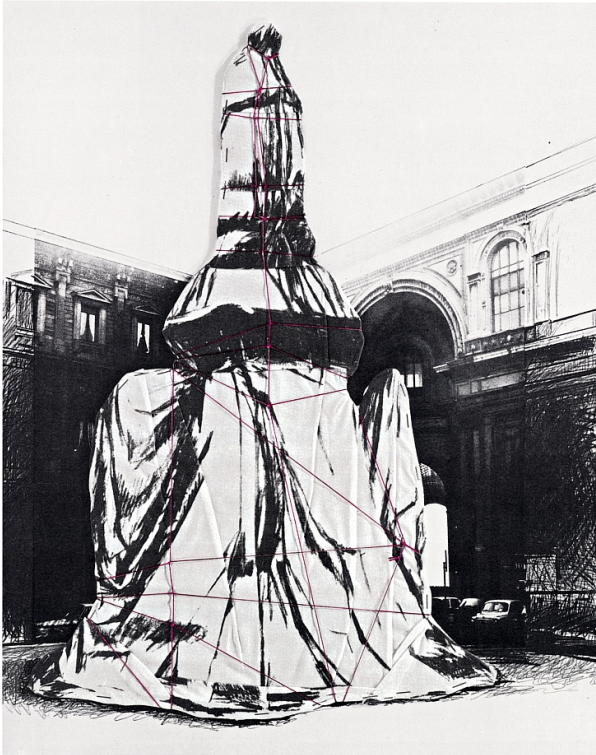

## SCHELLMANNART

### **Christo and Jeanne-Claude - Wrapped Monument to Leonardo 1971**

Project for Piazza della Scala, Milan  
CR 40, Collotype, b/w, with collage of fabric, red thread,  
and stapels, 74.5 x 55.5 cm (29½ x 22 in.), edition of 99,  
signed and numbered, framed. Plus CR 42, collotype,  
signed, ed. of 999 (not framed).