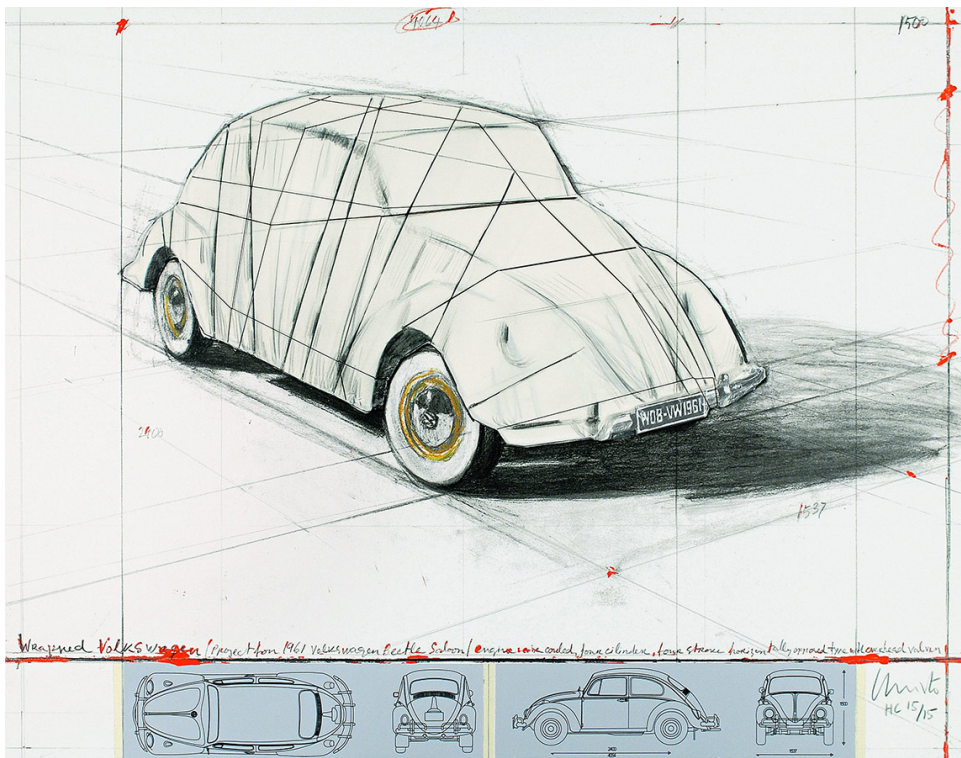

SCHELLMANNART

Christo and Jeanne-Claude - Wrapped Volkswagen... 2013

[Wrapped Volkswagen, Project for 1961 Volkswagen Beetle Saloon]

Screenprint with collage of fabric, polyethylene and twine, with felt pen and pencil additions, and photos with masking tape, 56 x 71 cm (22 x 28 in.), edition of 160 + XC + 50 AP + 15 HC + 8 PP, signed and numbered.