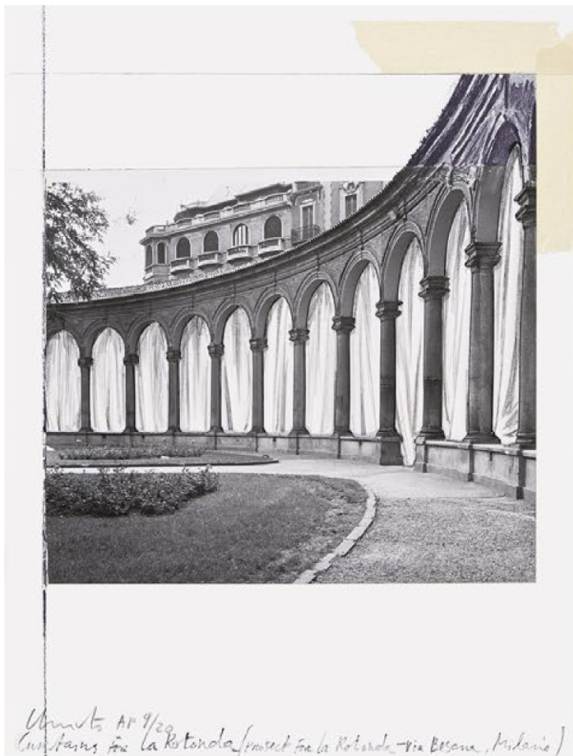

SCHELLMANNART

Christo and Jeanne-Claude - from: Five Urban Projects (image 4) 1985

Portfolio with five collage prints:

- 1 **Wrapped Trees**, Project for the Avenue des Champs-Élysées, Paris
- 2 **Mein Kölner Dom**, Wrapped, Project for Cologne
- 3 **Lower Manhattan Wrapped Building**, Project for New York
- 4 **Curtains for La Rotonda**, Project for Milan
- 5 **Ponte S. Angelo, Wrapped**, Project for Rome.

Photographs mounted on Arches 270g rag paper, with collotype, silkscreen and collage of fabric, polyethylene, twine and masking tape; pencil and felt marker additions. Prints 35.5 x 28 cm (14 x 11 in.). Edition: 100 + 20 A.P. + XX A.P. + 5 P.P., ea. signed and numbered.