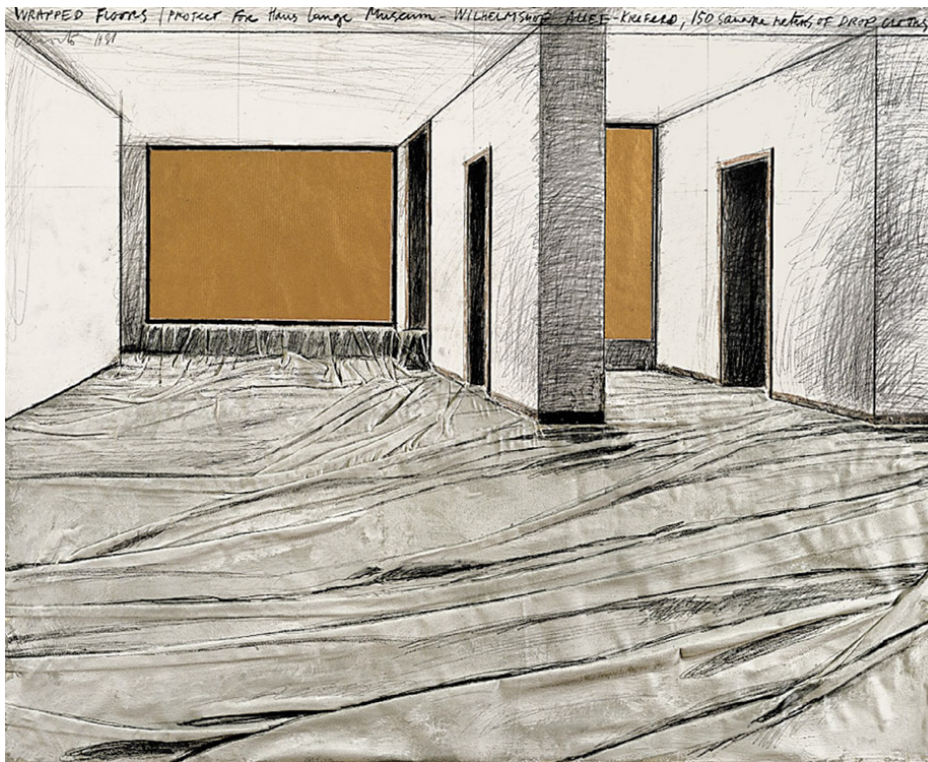

## SCHELLMANNART

### **Christo and Jeanne-Claude - Wrapped Floors 1983**

Lithograph on Arches Cover White mounted on museum board, with collage of hand painted cloth and brown wrapping paper, staples, 57 x 72 cm (22½ x 28½ in.).  
Edition: 100 + XXV + 20 A.P., signed, numbered.