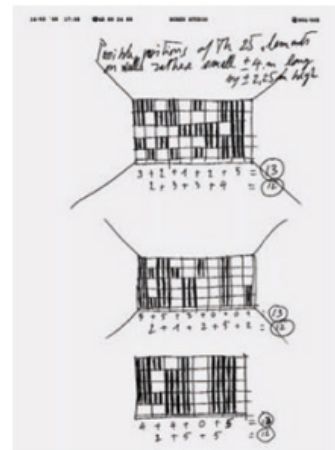

## SCHELLMANNART

### Daniel Buren - from: Unexpected Variable Configurations: A Work in Situ (image 2) 1998

Wall painted in a color with hand-drawn grid and 25 aluminum plates, screenprinted graphite gray and white to be mounted on a wall. Plates: 43.5 x 43.5 cm ea.; installation size according to the wall. Limited to 15 installations, each unique in wall color, with a signed and numbered certificate.