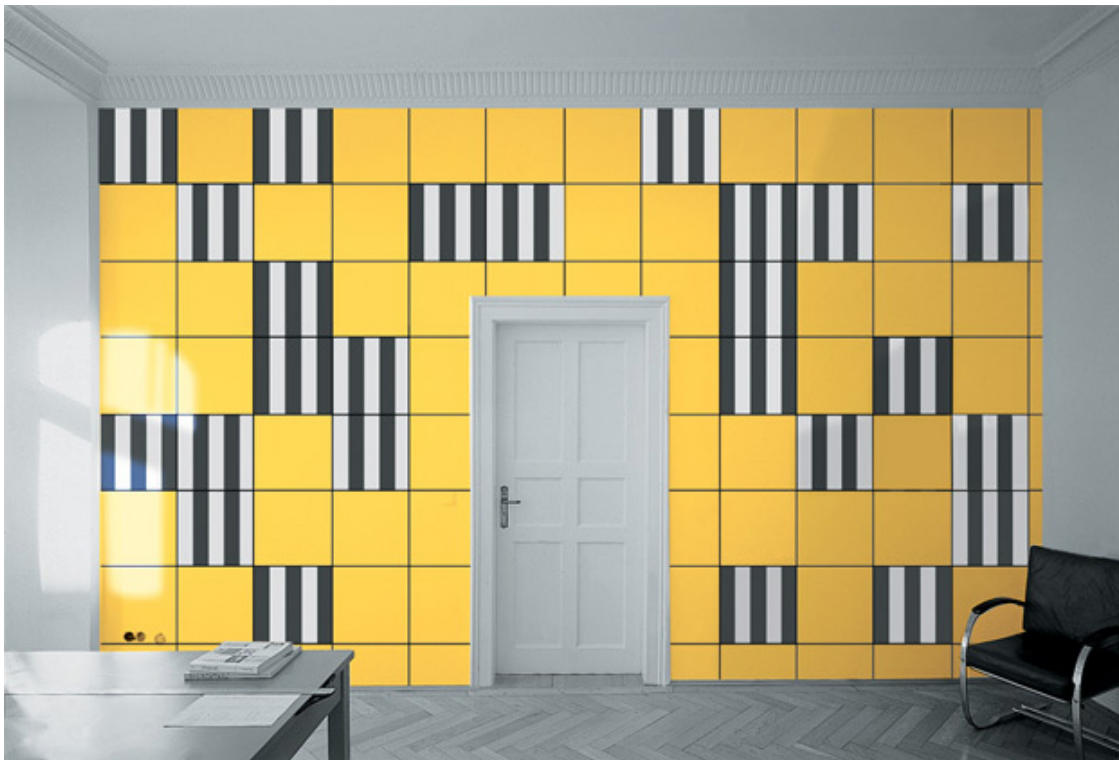

SCHELLMANNART

Daniel Buren - from: Unexpected Variable Configurations: A Work in Situ (image 3) 1998

Wall painted in a color with hand-drawn grid and 25 aluminum plates, screenprinted graphite gray and white to be mounted on a wall. Plates: 43.5 x 43.5 cm ea.; installation size according to the wall. Limited to 15 installations, each unique in wall color, with a signed and numbered certificate.