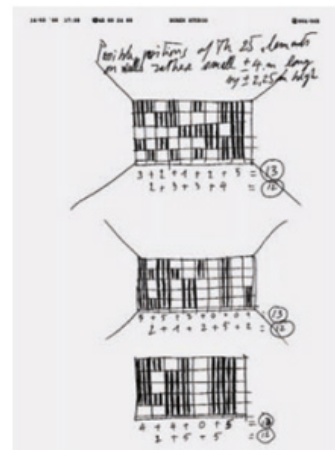

Daniel Buren - Unexpected Variable Configurations: A Work in Situ 1998

Wall painted in a color with hand-drawn grid and 25 aluminum plates, screenprinted graphite gray and white to be mounted on a wall. Plates: 43.5 x 43.5 cm ea.; installation size according to the wall. Limited to 15 installations, each unique in wall color, with a signed and numbered certificate.