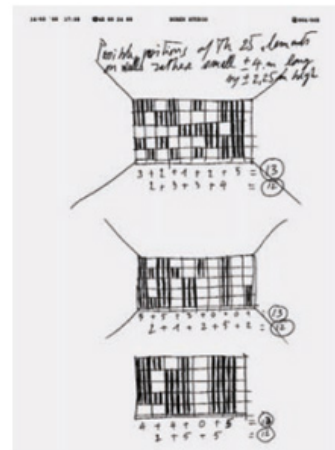

SCHELLMANNART

Daniel Buren - from: Unexpected Variable Configurations: A Work in Situ (image 3) 1998

Wall painted in a color with hand-drawn grid and 25 aluminum plates, screenprinted graphite gray and white to be mounted on a wall. Plates: 43.5 x 43.5 cm ea.; installation size according to the wall. Limited to 15 installations, each unique in wall color, with a signed and numbered certificate.