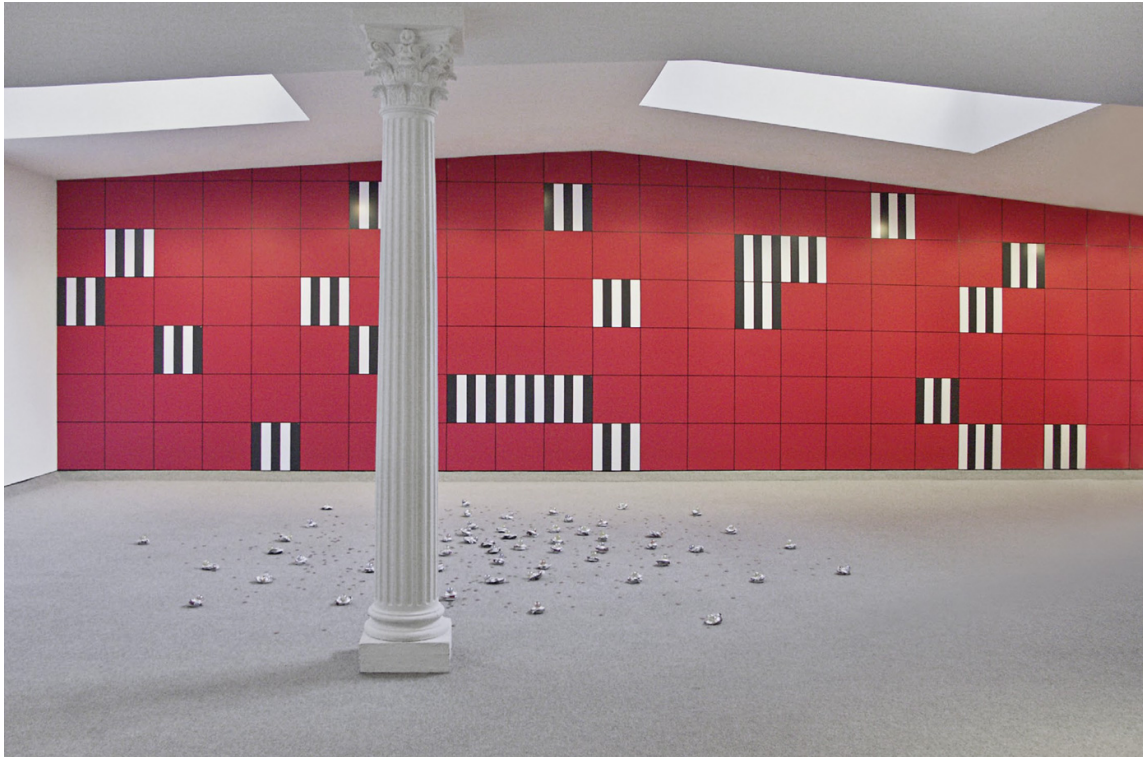

## SCHELLMANNART

### Daniel Buren - from: Unexpected Variable Configurations: A Work in Situ (image 2) 1998

Wall painted in a color with hand-drawn grid and 25 aluminum plates, screenprinted graphite gray and white to be mounted on a wall. Plates: 43.5 x 43.5 cm ea.; installation size according to the wall. Limited to 15 installations, each unique in wall color, with a signed and numbered certificate.