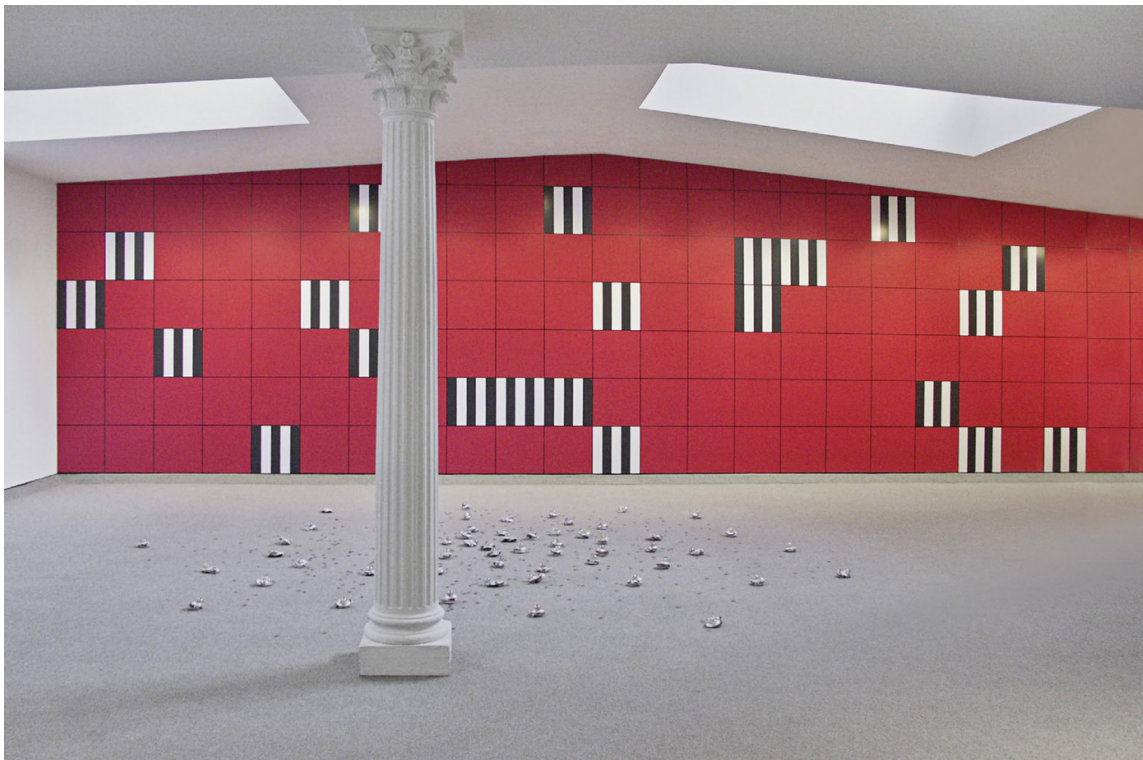

SCHELLMANNART

Daniel Buren - from: Unexpected Variable Configurations: A Work in Situ (image 2) 1998

Wall painted in a color with hand-drawn grid and 25 aluminum plates, screenprinted graphite gray and white to be mounted on a wall. Plates: 43.5 x 43.5 cm ea.; installation size according to the wall. Limited to 15 installations, each unique in wall color, with a signed and numbered certificate.