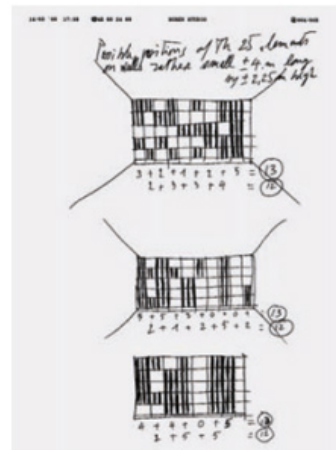

SCHELLMANNART

Daniel Buren - from: Unexpected Variable Configurations: A Work in Situ (image 2) 1998

Wall painted in a color with hand-drawn grid and 25 aluminum plates, screenprinted graphite gray and white to be mounted on a wall. Plates: 43.5 x 43.5 cm ea.; installation size according to the wall. Limited to 15 installations, each unique in wall color, with a signed and numbered certificate.