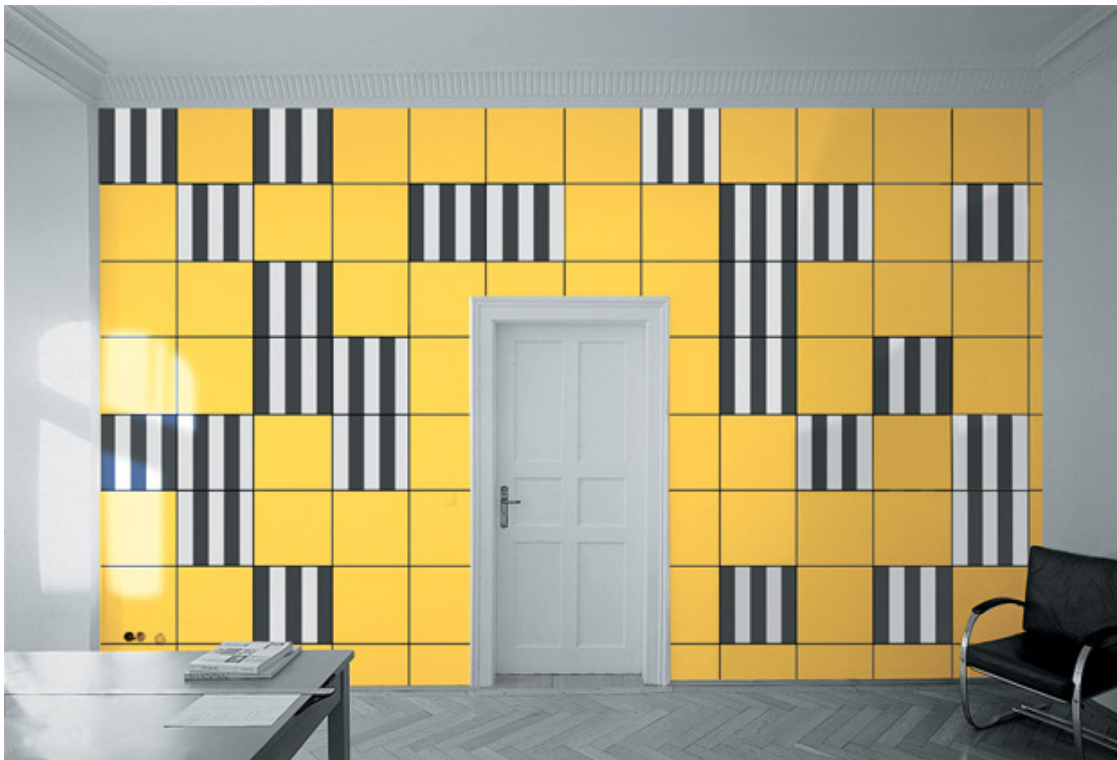

SCHELLMANNART

Daniel Buren - from: **Unexpected Variable Configurations: A Work in Situ (image 3) 1998**

Wall painted in a color with hand-drawn grid and 25 aluminum plates, screenprinted graphite gray and white to be mounted on a wall. Plates: 43.5 x 43.5 cm ea.; installation size according to the wall. Limited to 15 installations, each unique in wall color, with a signed and numbered certificate.