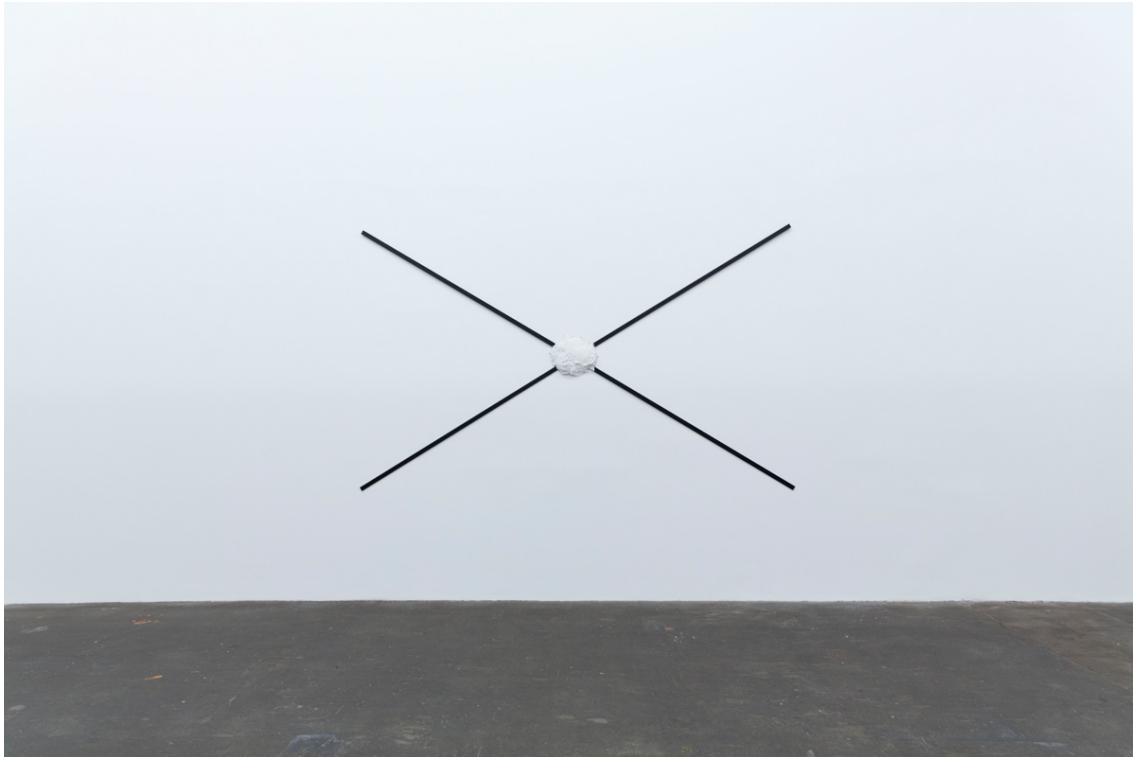

SCHELLMANNART

Reiner Ruthenbeck - Verdecktes Zentrum (Concealed Center) 1992

Crossed aluminum bars, painted black, on a wall, fixed in plaster at the center. 185 x 300 x 4 cm (73 x 118 x 1½ in.). Limited to 10 (+ 2 AP) installations, with a signed and numbered certificate.