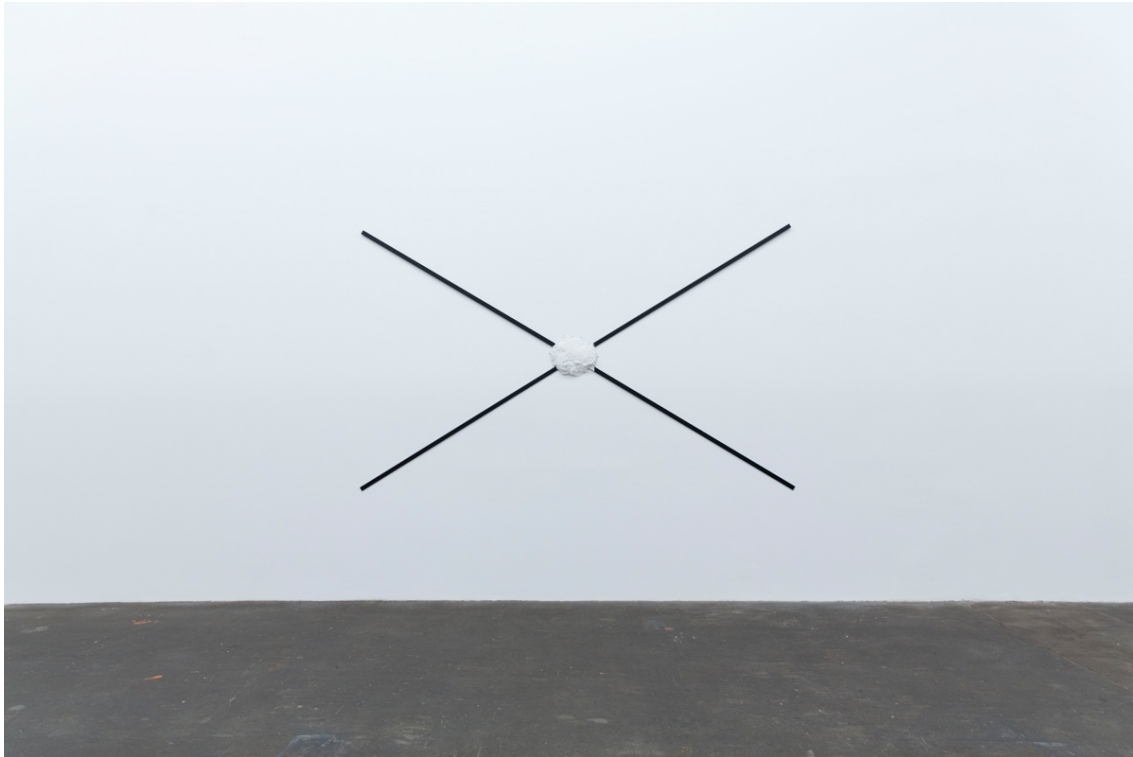

## SCHELLMANNART

### **Reiner Ruthenbeck - Verdecktes Zentrum (Concealed Center) 1992**

Crossed aluminum bars, painted black, on a wall, fixed in plaster at the center. 185 x 300 x 4 cm (73 x 118 x 1½ in.). Limited to 10 (+ 2 AP) installations, with a signed and numbered certificate.