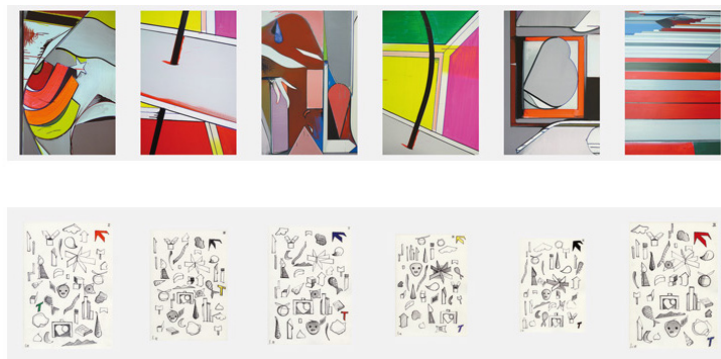

## SCHELLMANNART

### Thomas Scheibitz - Lexikon 2009

Two-sided 6-part leporello, digital pigment print (Ditone)  
on 308 g Hahnemühle Photo Rag paper, 32 x 150 cm  
(12½ x 59 in).

Edition: 75, signed and numbered on label on archival  
sleeve.