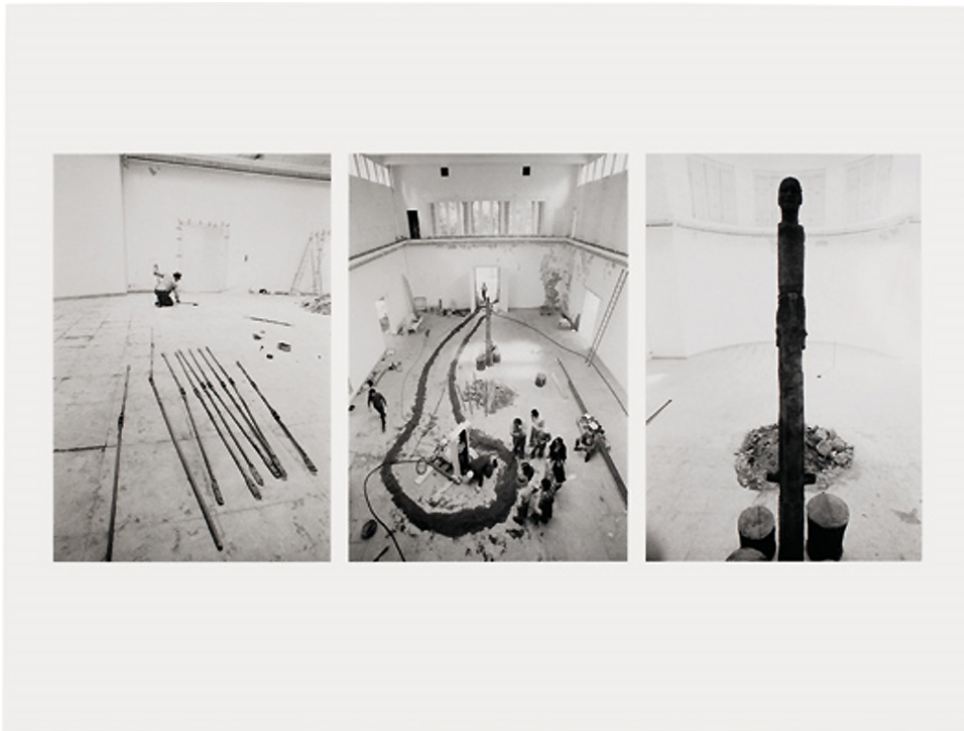

## SCHELLMANNART

### Joseph Beuys - Tram Stop 1976 2007

Three photographs by Karlheinz Nowald, digitally printed in 2007 from the original negatives, mounted on board, 61 x 81 cm (32 x &nbsp;&nbsp;&nbsp;24 in.). Edition of 45, stamped.