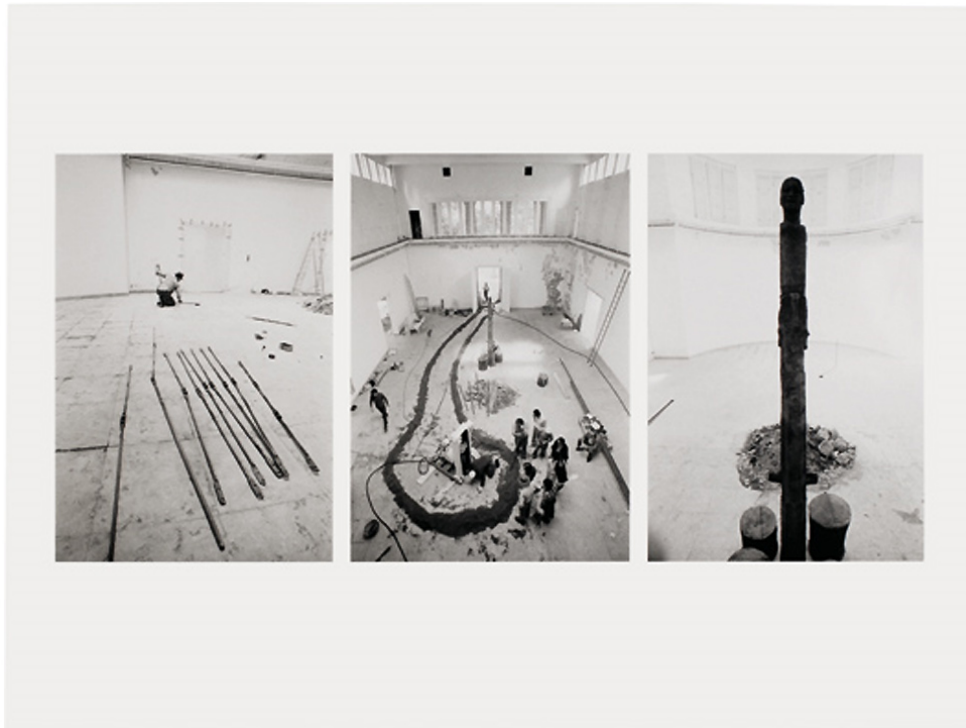

SCHELLMANNART

Joseph Beuys - Tram Stop 1976 2007

Three photographs by Karlheinz Nowald, digitally printed in 2007 from the original negatives, mounted on board, 61 x 81 cm (32 x 24 in.). Edition of 45, stamped.