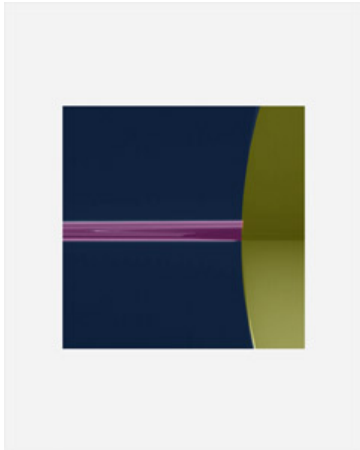

SCHELLMANNART

Thomas Ruff - cassini/zycles 2010

Set of 3 digital pigment prints (Ditone) on photo rag paper, 85 x 68 cm (33½ x 26¾ in) each, edition of 30, each signed and numbered on verso

Schellmann Art, attn. Bettina Mittler
Ainmillerstrasse 25, 80801 München
tel +49 89 38666080
Tue - Fri 10 am - 6 pm
munich@schellmannart.com