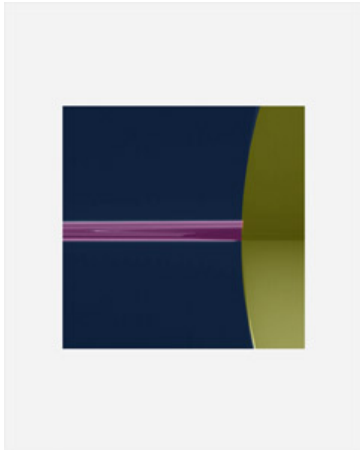

## SCHELLMANNART

### **Thomas Ruff - cassini/zycles 2010**

Set of 3 digital pigment prints (Ditone) on photo rag paper, 85 x 68 cm (33½ x 26¾ in) each, edition of 30, each signed and numbered on verso.

Schellmann Art, attn. Bettina Mittler  
Ainmillerstrasse 25, 80801 München  
tel +49 89 38666080  
Tue - Fri 10 am - 6 pm  
[munich@schellmannart.com](mailto:munich@schellmannart.com)