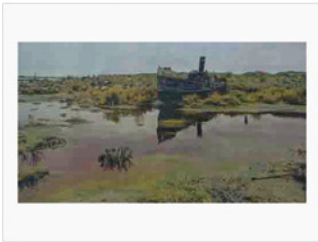

SCHELLMANNART

Thomas Ruff - jpegs II 2008

Portfolio of 7 digital pigment prints (Ditone)
on photo paper, 90 x 120 cm (35½ x 47¼").
Edition of 45, signed and numbered.

Schellmann Art, attn. Bettina Mittler
Ainmillerstrasse 25, 80801 München
tel +49 89 38666080
Tue - Fri 10 am - 6 pm
munich@schellmannart.com