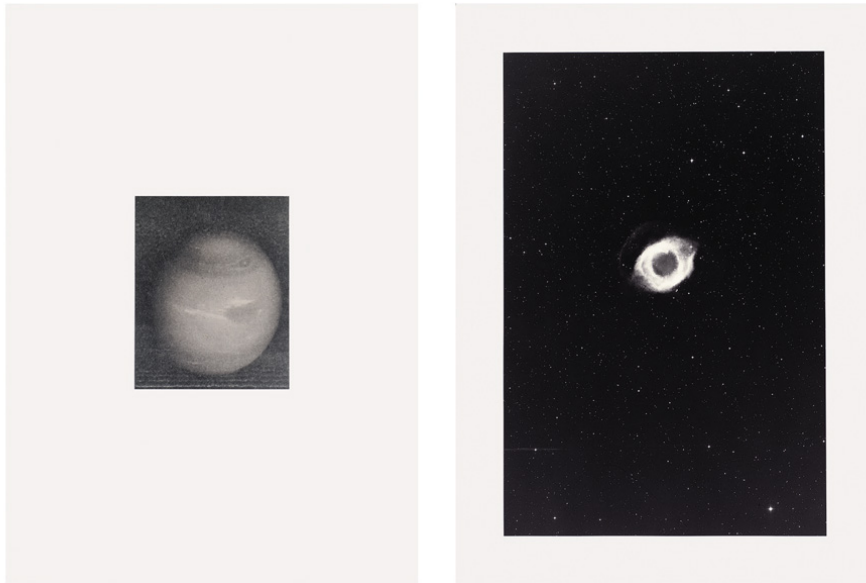

SCHELLMANNART

Thomas Ruff - Zeitungsfoto 071, Sterne 22h 24m / -20 2002

Two C-prints, mounted on Forex,
59 x 42 cm (23¼ x 16½") each.
Edition of 45, signed on both images.

Schellmann Art, attn. Bettina Mittler
Ainmillerstrasse 25, 80801 München
tel +49 89 38666080
Tue - Fri 10 am - 6 pm
munich@schellmannart.com