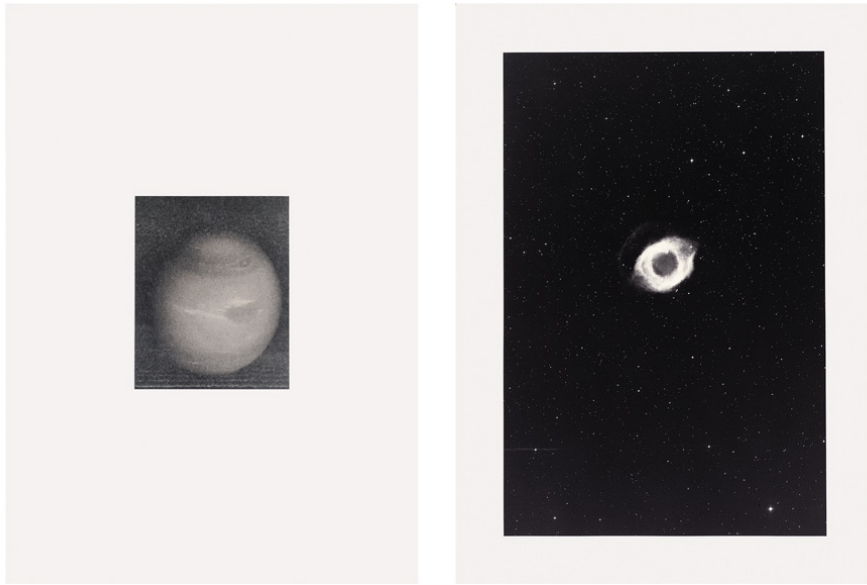

SCHELLMANNART

Thomas Ruff - Zeitungsfoto 071, Sterne 22h 24m / -20 2002

Two C-prints, mounted on Forex,
59 x 42 cm (23¼ x 16½") each.
Edition of 45, signed on both images.

Schellmann Art, attn. Bettina Mittler
Ainmillerstrasse 25, 80801 München
tel +49 89 38666080
Tue - Fri 10 am - 6 pm
munich@schellmannart.com