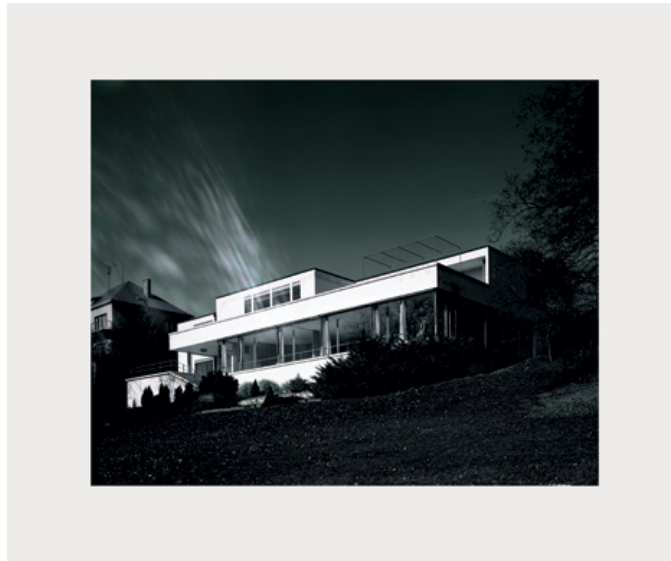

## SCHELLMANNART

### **Thomas Ruff - from: I.m.v.d.r. (LMV 07.) 2004**

Set of 6 C-prints mounted on aluminum (Dibond),  
58 x 70 cm (23 x 27½ in), each signed and  
numbered. Edition of 40, in aluminum box.

Schellmann Art, attn. Bettina Mittler  
Ainmillerstrasse 25, 80801 München  
tel +49 89 38666080  
Tue - Fri 10 am - 6 pm  
[munich@schellmannart.com](mailto:munich@schellmannart.com)