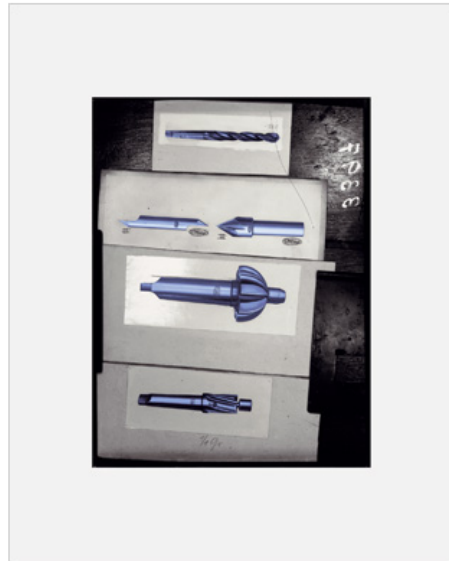

SCHELLMANNART

Thomas Ruff - from: Maschinen (3397) 2005

Set of 8 digital pigment prints on photo rag paper,
50 x 40 (15 $\frac{3}{4}$ x 19 $\frac{3}{4}$ ") and 40 x 50 cm (19 $\frac{3}{4}$ " x 15 $\frac{3}{4}$ "),
respectively. Edition of 30, each signed and numbered.