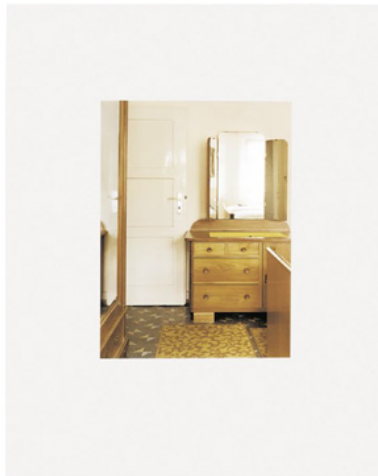

SCHELLMANNART

Thomas Ruff - Interieurs (Interiors) 1989

Suite of three dye-transfer photographs, 50 x 40 cm
(19½ x 15¾ inch) each. Edition of 12, ea. sign. and num.
on verso.

Schellmann Art, attn. Bettina Mittler
Ainmillerstrasse 25, 80801 München
tel +49 89 38666080
Tue - Fri 10 am - 6 pm
munich@schellmannart.com