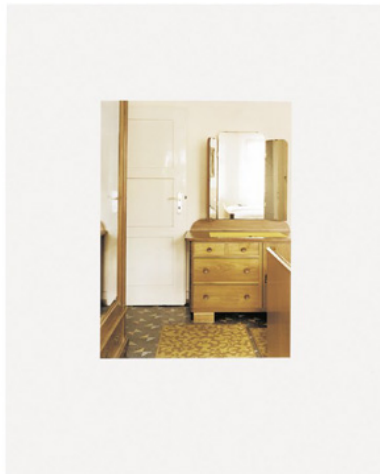

### Thomas Ruff - Interieurs (Interiors) 1989

Suite of three dye-transfer photographs, 50 x 40 cm  
(19½ x 15¾ inch) each. Edition of 12, ea. sign. and num.  
on verso.

Schellmann Art, attn. Bettina Mittler  
Ainmillerstrasse 25, 80801 München  
tel +49 89 38666080  
Tue - Fri 10 am - 6 pm  
[munich@schellmannart.com](mailto:munich@schellmannart.com)