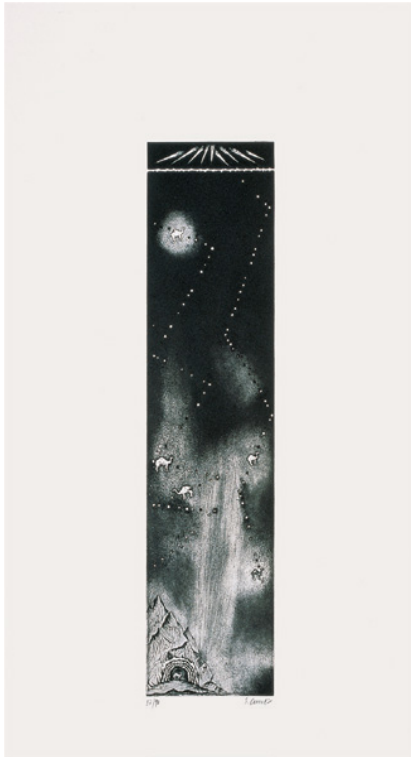

SCHELLMANNART

Enzo Cucchi - Carro Celeste 1987

Etching and aquatint on
Fabriano Rosaspina rag paper,
80 x 43.5 cm
Edition: 90, signed and numbered.

Schellmann Art, attn. Bettina Mittler
Ainmillerstrasse 25, 80801 München
tel +49 89 38666080
Tue - Fri 10 am - 6 pm
munich@schellmannart.com