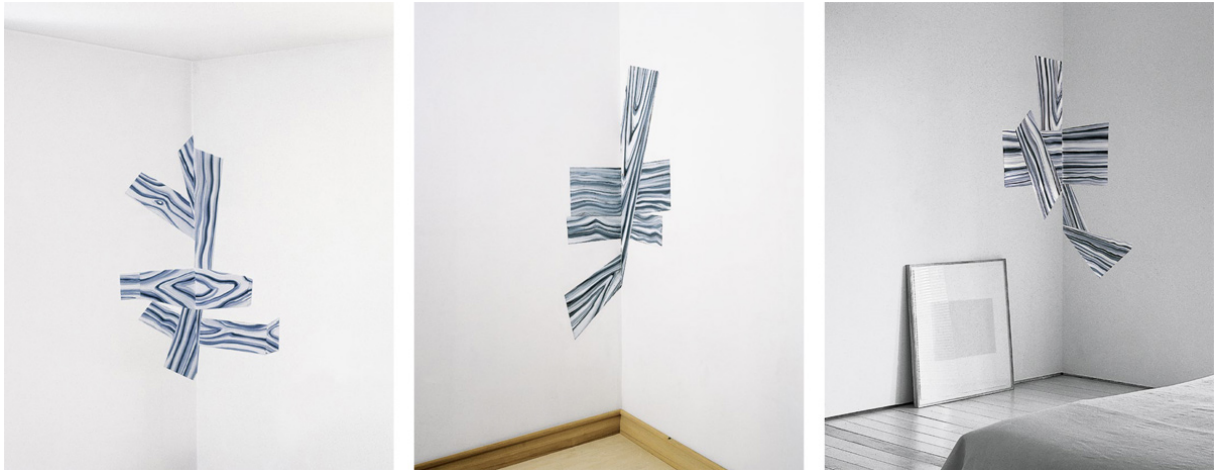

## SCHELLMANNART

### **Richard Artschwager - from: Corner Splat (image 2) 1993**

Painting in acrylic on mylar, mounted on a wall.  
Different configurations and sizes, each unique;  
installation size according to the wall.  
Limited to 20 paintings, with a signed and  
numbered certificate.  
[not available]