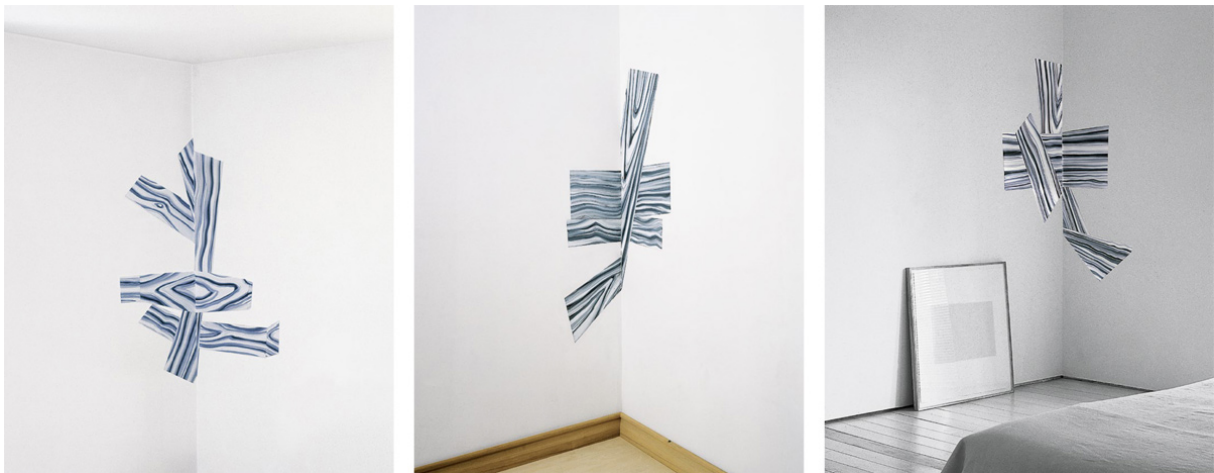

SCHELLMANNART

Richard Artschwager - from: Corner Splat (image 2) 1993

Painting in acrylic on mylar, mounted on a wall.
Different configurations and sizes, each unique;
installation size according to the wall.
Limited to 20 paintings, with a signed and
numbered certificate.
[not available]