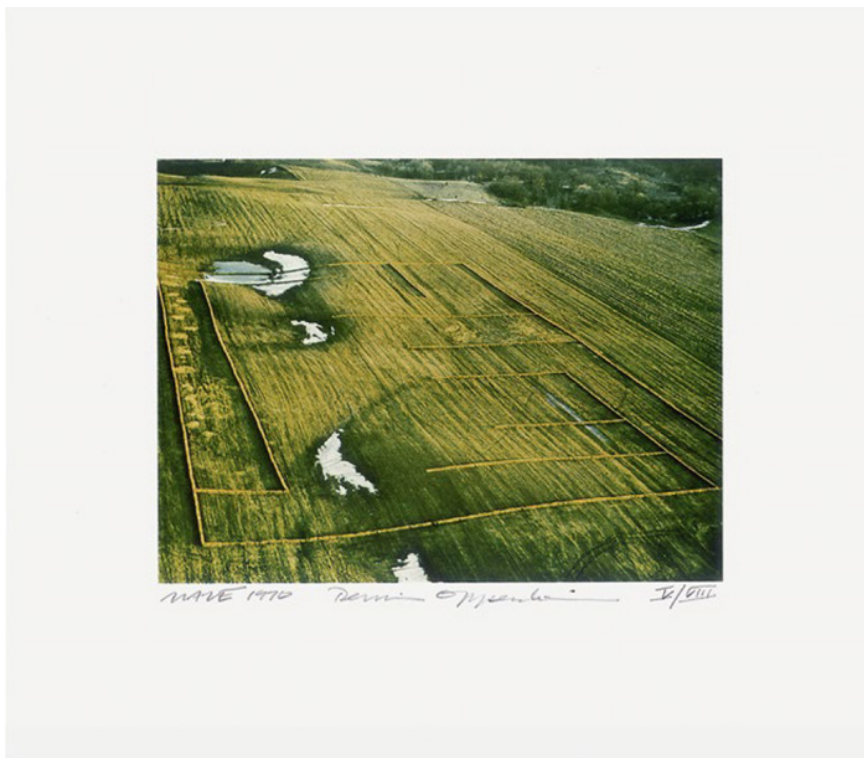

SCHELLMANNART

Dennis Oppenheim - Maze 1970 1975

Collotype/silkscreen on card board,
33 x 40 cm (13 x 15¾"), edition of 55+VIII,
signed, numbered.
[not available]

Schellmann Art, attn. Bettina Mittler
Ainmillerstrasse 25, 80801 München
tel +49 89 38666080
Tue - Fri 10 am - 6 pm
munich@schellmannart.com