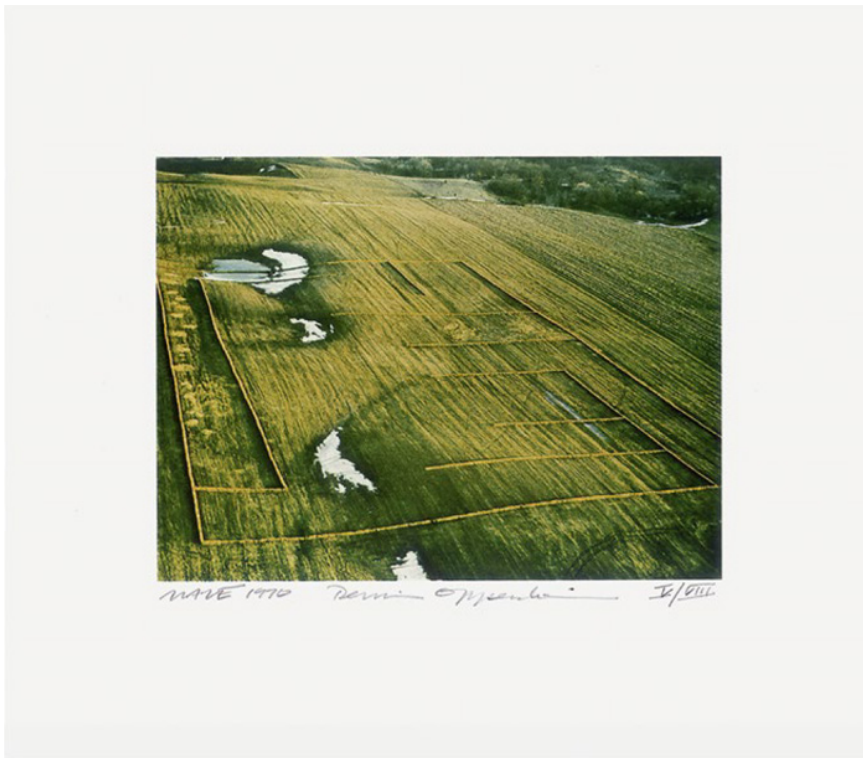

SCHELLMANNART

Dennis Oppenheim - Maze 1970 1975

Collotype/silkscreen on card board,
33 x 40 cm (13 x 15¾"), edition of 55+VIII,
signed, numbered.
[not available]

Schellmann Art, attn. Bettina Mittler
Ainmillerstrasse 25, 80801 München
tel +49 89 38666080
Tue - Fri 10 am - 6 pm
munich@schellmannart.com