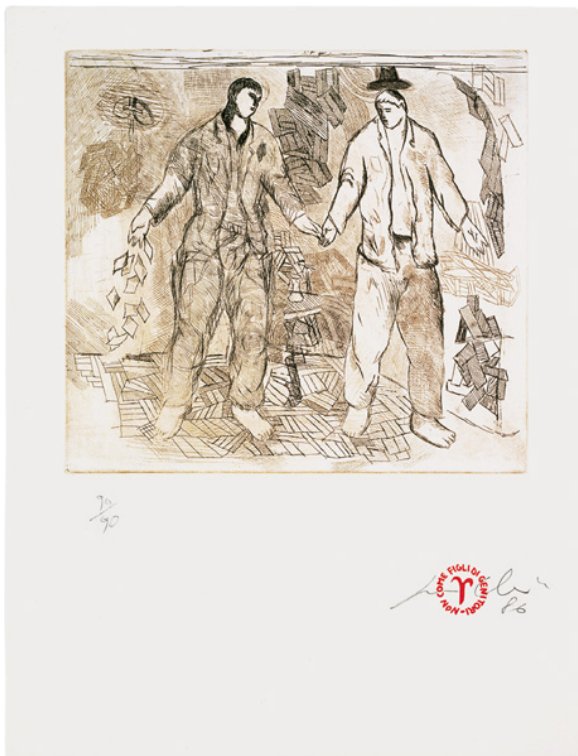

SCHELLMANNART

Sandro Chia - Non come figli di genitori 1986

Etching on rag paper, 80.6 x 60.5 cm (31³/₄ x 23³/₄"),
edition of 90 + XXX, signed and numbered.

Schellmann Art, attn. Bettina Mittler
Ainmillerstrasse 25, 80801 München
tel +49 89 38666080
Tue - Fri 10 am - 6 pm
munich@schellmannart.com