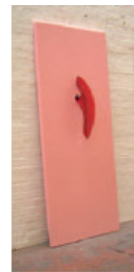

SCHELLMANNART

Anish Kapoor - Reverse Perverse 2006

Acrylic glass sculpture in painted wooden door panel. Size: door 200 x 90 x 4 cm (78¾ x 35½ x 1½"). Sculpture 62 x 25 x 11 cm (24½ x 10 x 4¼"). Edition: 15, signed and numbered on separate label.