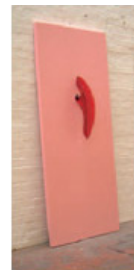

SCHELLMANNART

Anish Kapoor - Reverse Perverse 2006

Acrylic glass sculpture in painted wooden door panel. Size: door 200 x 90 x 4 cm (78¾ x 35½ x 1½"). Sculpture 62 x 25 x 11 cm (24½ x 10 x 4¼"). Edition: 15, signed and numbered on separate label.