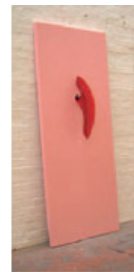

### **Anish Kapoor - Reverse Perverse 2006**

Acrylic glass sculpture in painted wooden door panel. Size: door 200 x 90 x 4 cm (78¾ x 35½ x 1½"). Sculpture 62 x 25 x 11 cm (24½ x 10 x 4¼"). Edition: 15, signed and numbered on separate label.