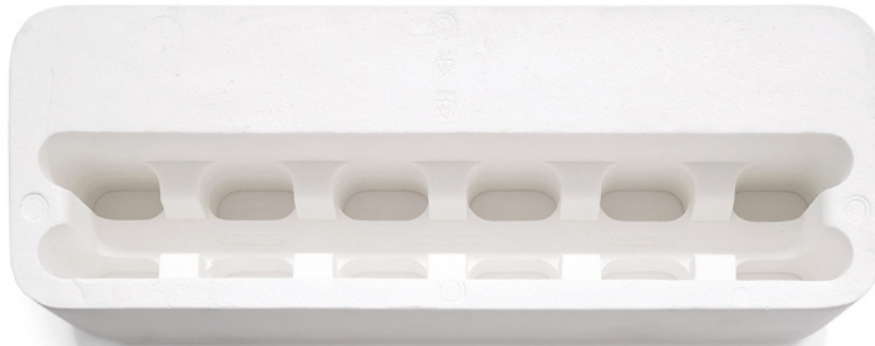

SCHELLMANNART

Rachel Whiteread - from: Poly Shelf (image 2) 2009

Polyurethane, 15 x 66 x 23 cm (6 x 26 x 9"), limited to an edition of 300, with a signed and numbered certificate.

To produce the shelves illustrated, a packing polystyrene element for an Apple computer - a negative shape to hold the object - was re-cast in white polyurethane.