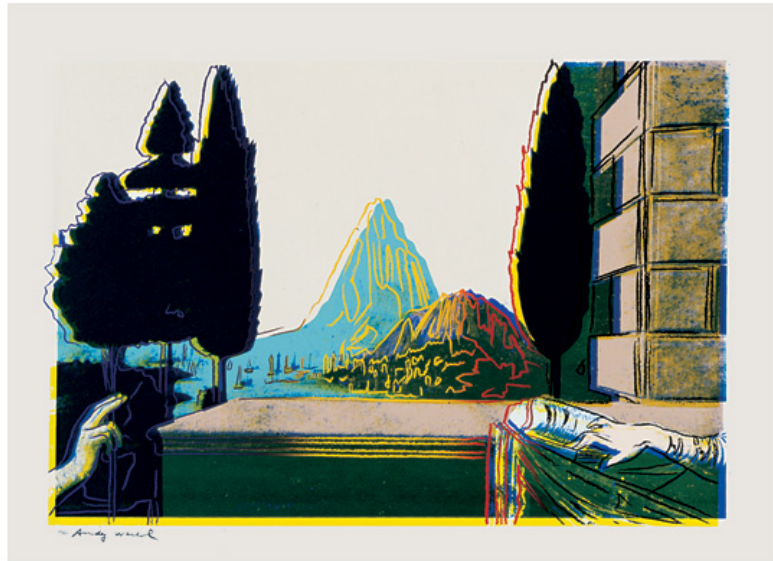

SCHELLMANNART

Andy Warhol - from: Details of Renaissance Paintings (CR II.322) 1984

(Leonardo da Vinci, The Annunciation)

Set of 4 screenprints on rag paper,
each print 81 x 112 cm (32 x 44 in.),
each signed and numbered. Edition of 60.