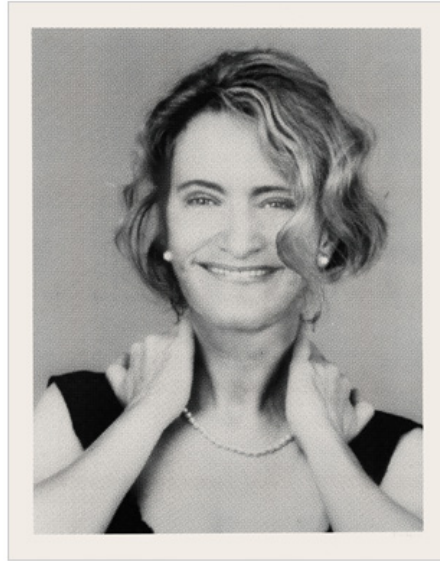

SCHELLMANNART

Rosemarie Trockel - Alice im Wunderland 1995

Silkscreen on rag paper,
101 x 80 cm (39¾ x 31½ in.).
Edition of 60, signed and numbered.

Schellmann Art, attn. Bettina Mittler
Ainmillerstrasse 25, 80801 München
tel +49 89 38666080
Tue - Fri 10 am - 6 pm
munich@schellmannart.com