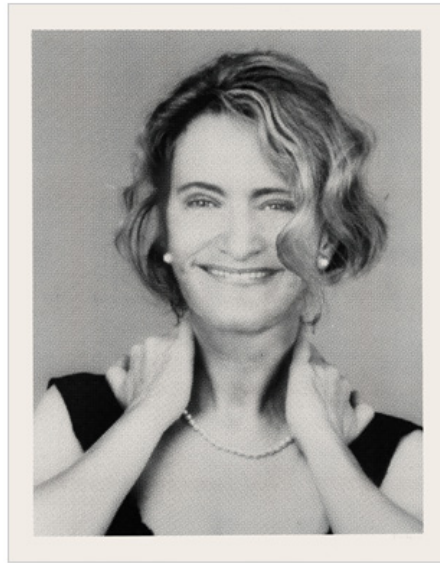

SCHELLMANNART

Rosemarie Trockel - Alice im Wunderland 1995

Silkscreen on rag paper, 101 x 80 cm (39¾ x 31½ in.).
Edition of 60, signed and numbered.

Schellmann Art, attn. Bettina Mittler
Ainmillerstrasse 25, 80801 München
tel +49 89 38666080
Tue - Fri 10 am - 6 pm
munich@schellmannart.com