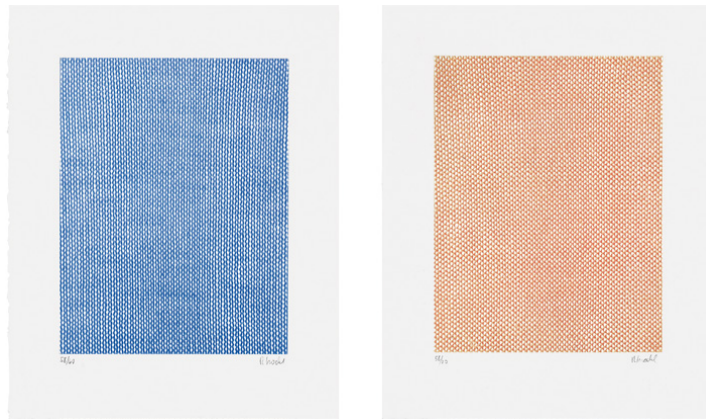

## SCHELLMANNART

### **Rosemarie Trockel - Falling Blue, Rising Red 1998**

Two heliogravures on Rives rag paper.  
Each print 50 x 40 cm (19<sup>3</sup>/<sub>4</sub> x 15<sup>3</sup>/<sub>4</sub>" ),  
each signed and numbered.  
Edition of 60.