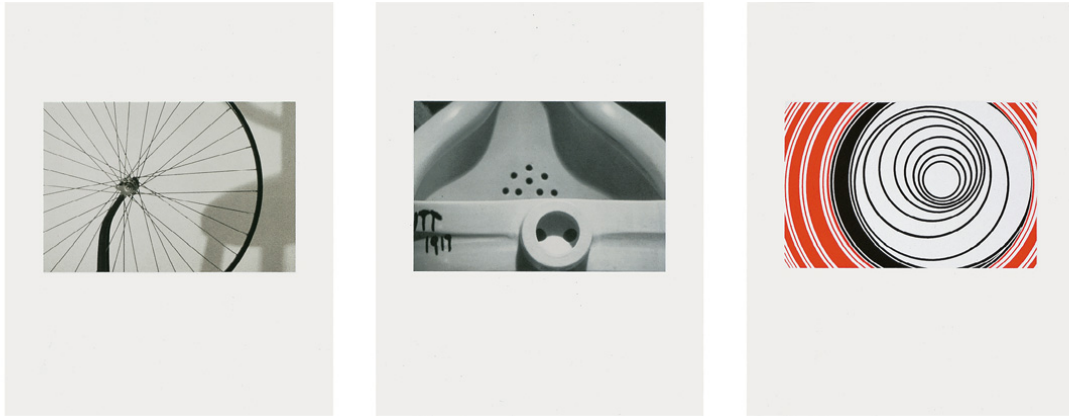

SCHELLMANNART

Elaine Sturtevant - Duchamp Triptych 1998

a, b: Two grano lithographs and c: Silkscreen, all on Rives rag paper. Each print 50 x 40 cm (19³/₄ x 15³/₄"), each signed and numbered.
Edition of 60.