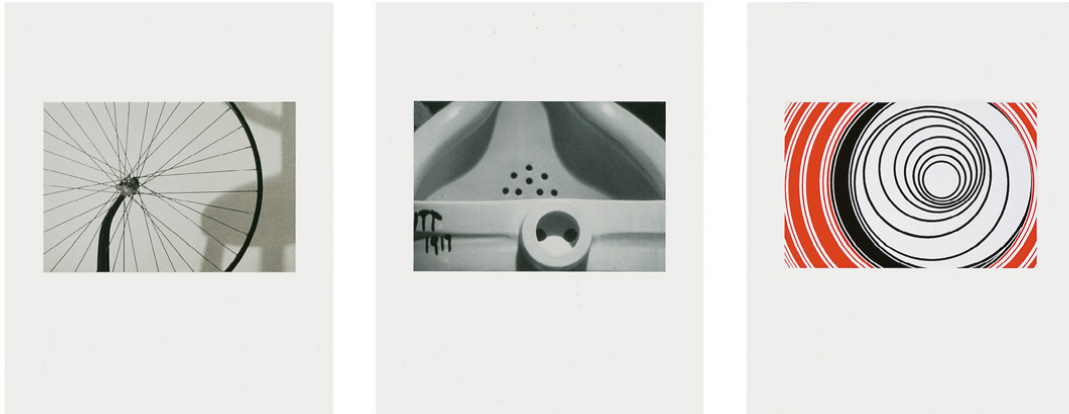

SCHELLMANNART

Elaine Sturtevant - Duchamp Triptych 1998

a, b: Two grano lithographs and c: Silkscreen, all on Rives rag paper. Each print 50 x 40 cm (19³/₄ x 15³/₄"), each signed and numbered.
Edition of 60.