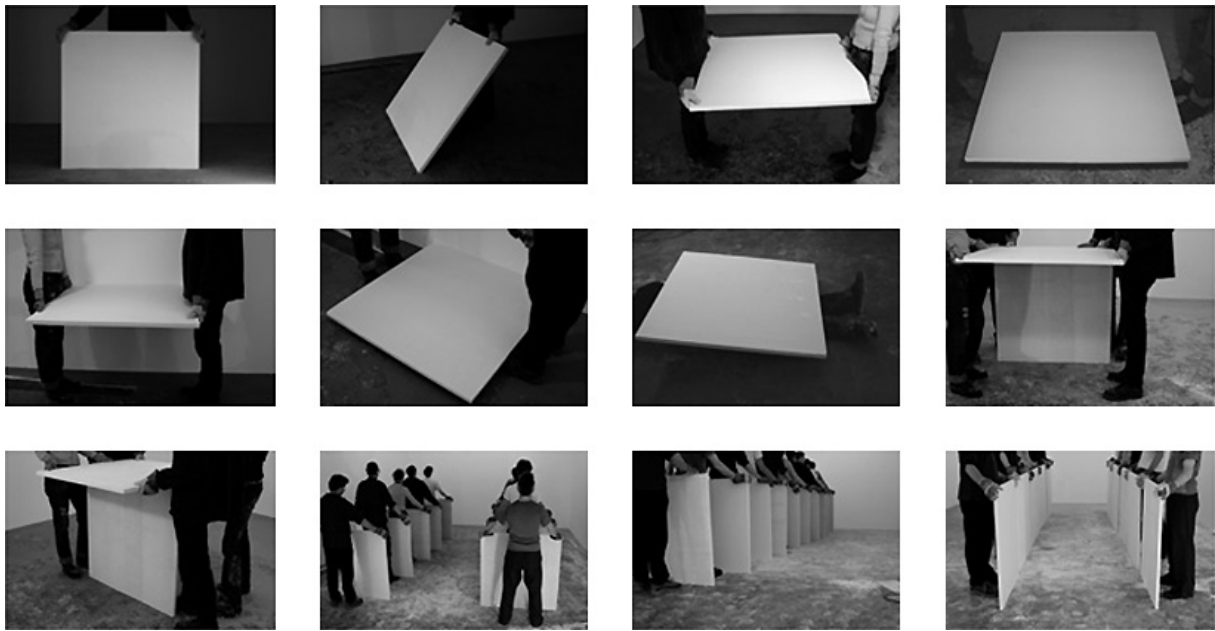

### Santiago Sierra - 111 Constructions with 10 Modules and 10 Workers 2004

Portfolio box with 111 black-and-white photographs and a text sheet (colophon). Each print 21 x 29.7 cm (8 ¼ x 11 ¾"). Edition of 40 + X, signed and numbered on text sheet.