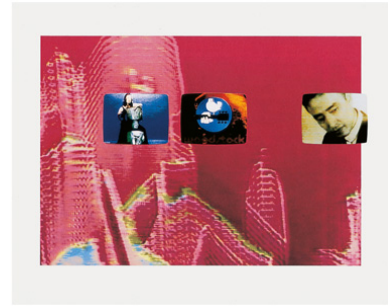

SCHELLMANNART

Nam June Paik - Triangle, Trinity 1998

Three mixed media prints (silkscreen and offset), two of them with collage, all on Rives rag paper. Each print 40 x 50 cm (15¾ x 19¾"), signed "H.C." set to the edition of 60.