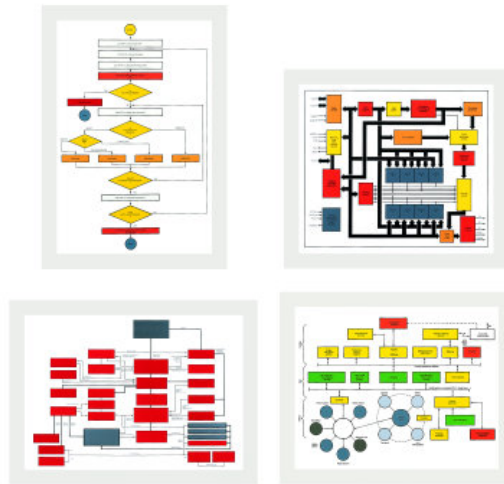

# SCHELLMANNART

## Peter Halley - Organizational Charts 1990

4 screenprints on mylar, each in a different size, 83 x 57/62 x 68.5/58.5. x 77.5/ 59 x 71.5 cm, edition of 50, each signed and numbered.

Schellmann Art, attn. Bettina Mittler  
Ainmillerstrasse 25, 80801 MÃ¼nchen  
tel +49 89 38666080  
Tue - Fri 10 am - 6 pm  
[munich@schellmannart.com](mailto:munich@schellmannart.com)