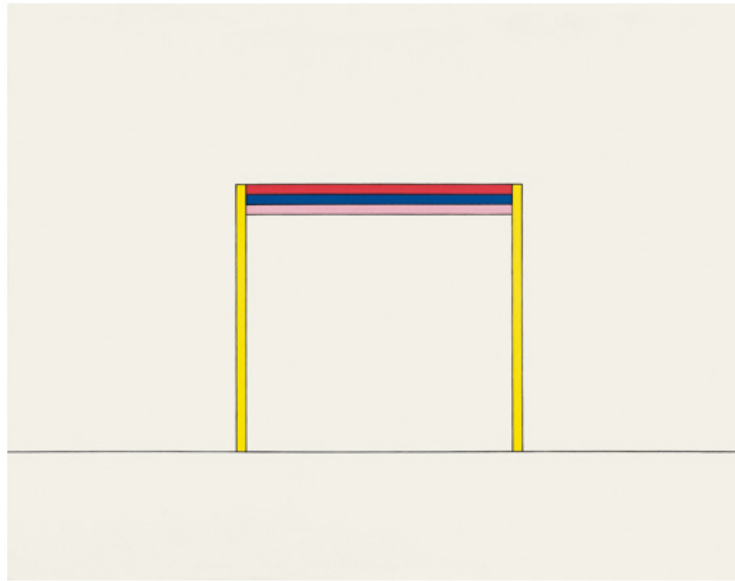

SCHELLMANNART

Dan Flavin - from: Projects 1963-95 1997

Aquatint on rag paper, 52 x 66 cm (20½ x 26 in). Edition of 36, estate signed and numbered.

Schellmann Art, attn. Bettina Mittler
Ainmillerstrasse 25, 80801 München
tel +49 89 38666080
Tue - Fri 10 am - 6 pm
munich@schellmannart.com