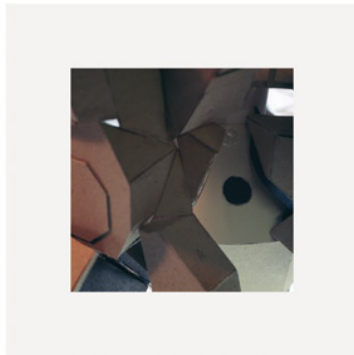

SCHELLMANNART

Thomas Demand - Five Drafts (Simulator) 2004

Suite of 5 digital pigment prints on photo rag paper.
Each print 38.5 x 38 cm (15 ¼ x 15"). Edition of 60,
signed and numbered on print 1.

Schellmann Art, attn. Bettina Mittler
Ainmillerstrasse 25, 80801 München
tel +49 89 38666080
Tue - Fri 10 am - 6 pm
munich@schellmannart.com