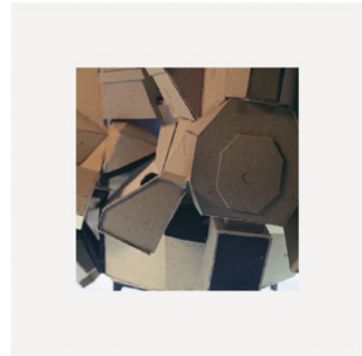

SCHELLMANNART

Thomas Demand - Five Drafts (Simulator) 2004

Suite of 5 digital pigment prints on photo rag paper.
Each print 38.5 x 38 cm (15 ¼ x 15"). Edition of 60,
signed and numbered on print 1.

Schellmann Art, attn. Bettina Mittler
Ainmillerstrasse 25, 80801 München
tel +49 89 38666080
Tue - Fri 10 am - 6 pm
munich@schellmannart.com