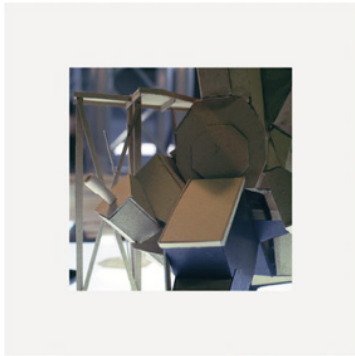

SCHELLMANNART

Thomas Demand - Five Drafts (Simulator) 2004

Suite of 5 digital pigment prints on photo rag paper.
Each print 38.5 x 38 cm (15 ¼ x 15"). Edition of 60,
signed and numbered on print 1.

Schellmann Art, attn. Bettina Mittler
Ainmillerstrasse 25, 80801 München
tel +49 89 38666080
Tue - Fri 10 am - 6 pm
munich@schellmannart.com