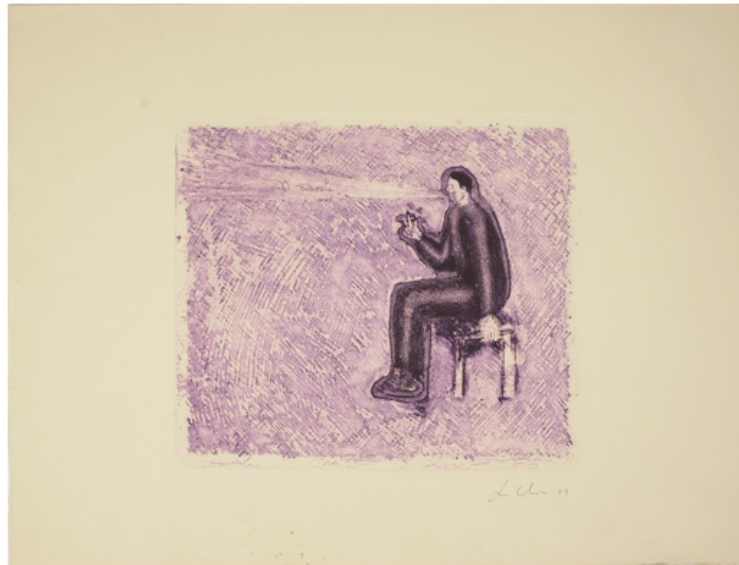

SCHELLMANNART

Sandro Chia - The Smoking Man 1980

Etching, 45 x 59 cm (17¾ x 23¼"), trial proof, signed.
Condition: some handling traces, stains.

Schellmann Art, attn. Bettina Mittler
Ainmillerstrasse 25, 80801 München
tel +49 89 38666080
Tue - Fri 10 am - 6 pm
munich@schellmannart.com