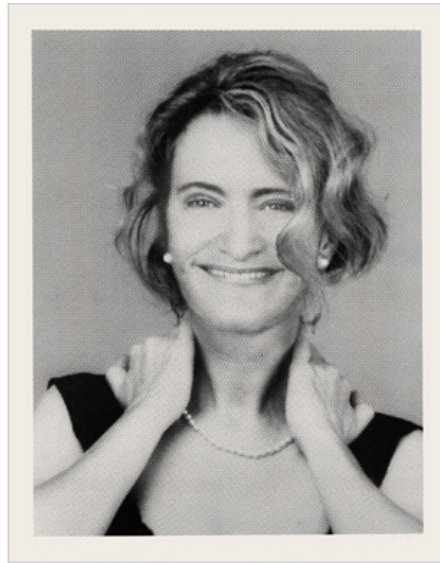

SCHELLMANNART

Rosemarie Trockel - Alice im Wunderland 1995

Silkscreen on rag paper,
101 x 80 cm (39¾ x 31½ in.).
Edition of 60, signed and numbered.

Schellmann Art, attn. Bettina Mittler
Ainmillerstrasse 25, 80801 MÃ¼nchen
tel +49 89 38666080
Tue - Fri 10 am - 6 pm
munich@schellmannart.com