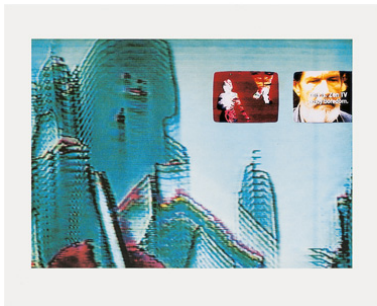

## SCHELLMANNART

### **Nam June Paik - Triangle, Trinity 1998**

Three mixed media prints (silkscreen and offset), two of them with collage, all on Rives rag paper. Each print 40 x 50 cm (15<sup>3</sup>/<sub>4</sub> x 19<sup>3</sup>/<sub>4</sub>" ), each signed and numbered. Edition of 60.