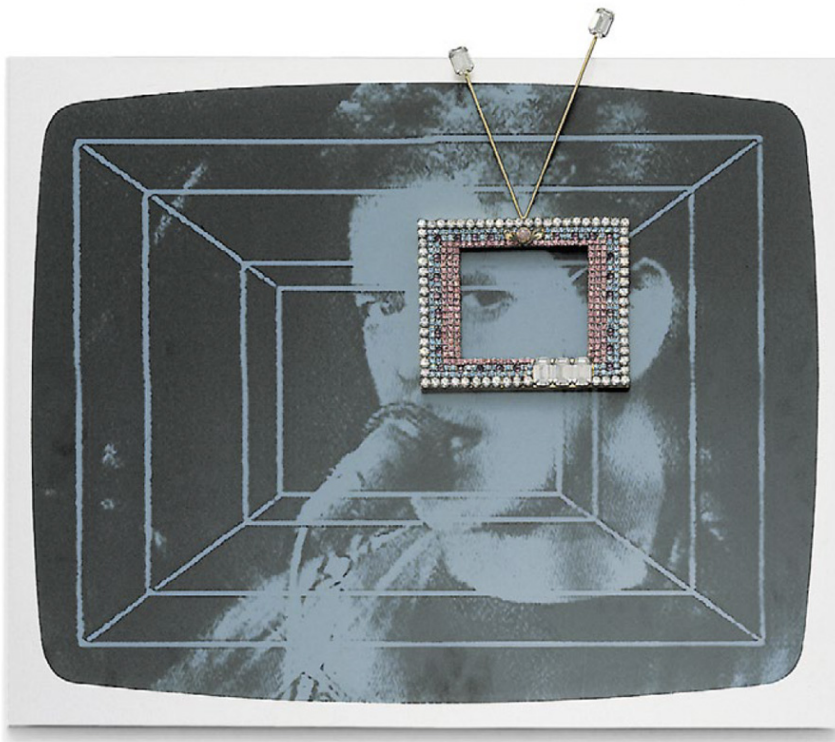

**SCHELLMANNART**

**Nam June Paik - Video Sonata op. 56 1995**

Lou Reed (still from video *Bye Bye, Kipling*)  
Silkscreen on aluminum, brass, rhinestone,  
45 x 56 x 3 cm. Edition of 40, signed and numbered.