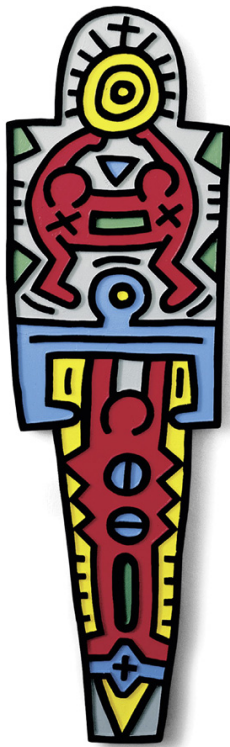

SCHELLMANNART

Keith Haring - Totem [wood] 1988/89

Carved plywood, painted in colors,
184 x 56 x 5 cm (72 x 22 x 2 in.),
edition of 35.
[not available]

Schellmann Art, attn. Bettina Mittler
Ainmillerstrasse 25, 80801 München
tel +49 89 38666080
Tue - Fri 10 am - 6 pm
munich@schellmannart.com