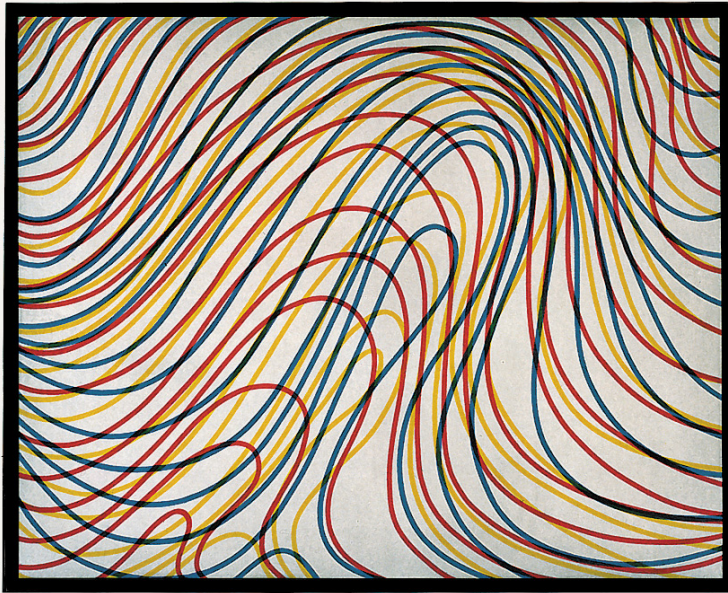

SCHELLMANNART

Sol LeWitt - Wavy Lines with Black Border 1997

Aquatint on rag paper, 53 x 63 cm (21 x 24³/₄"),
edition of 60 + X, signed and numbered.

Schellmann Art, attn. Bettina Mittler
Ainmillerstrasse 25, 80801 München
tel +49 89 38666080
Tue - Fri 10 am - 6 pm
munich@schellmannart.com