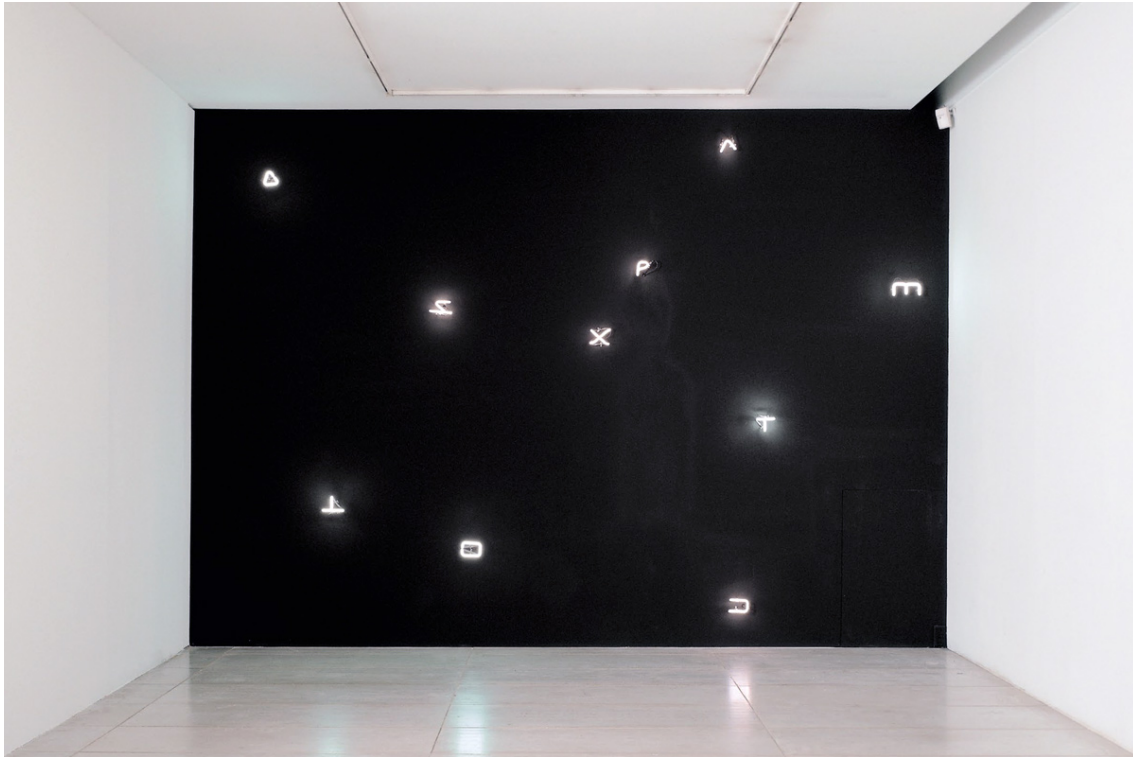

SCHELLMANNART

Joseph Kosuth - Sigla, Finnegans Wake 1998

Warm white neon on a black painted wall;
configuration of the neon signs variable.
Signs approximately 12 x 12 x 4 cm (5 x 5 x 1½ ");
installation size according to the wall.
Limited to 12 installations, with a signed and
numbered certificate.