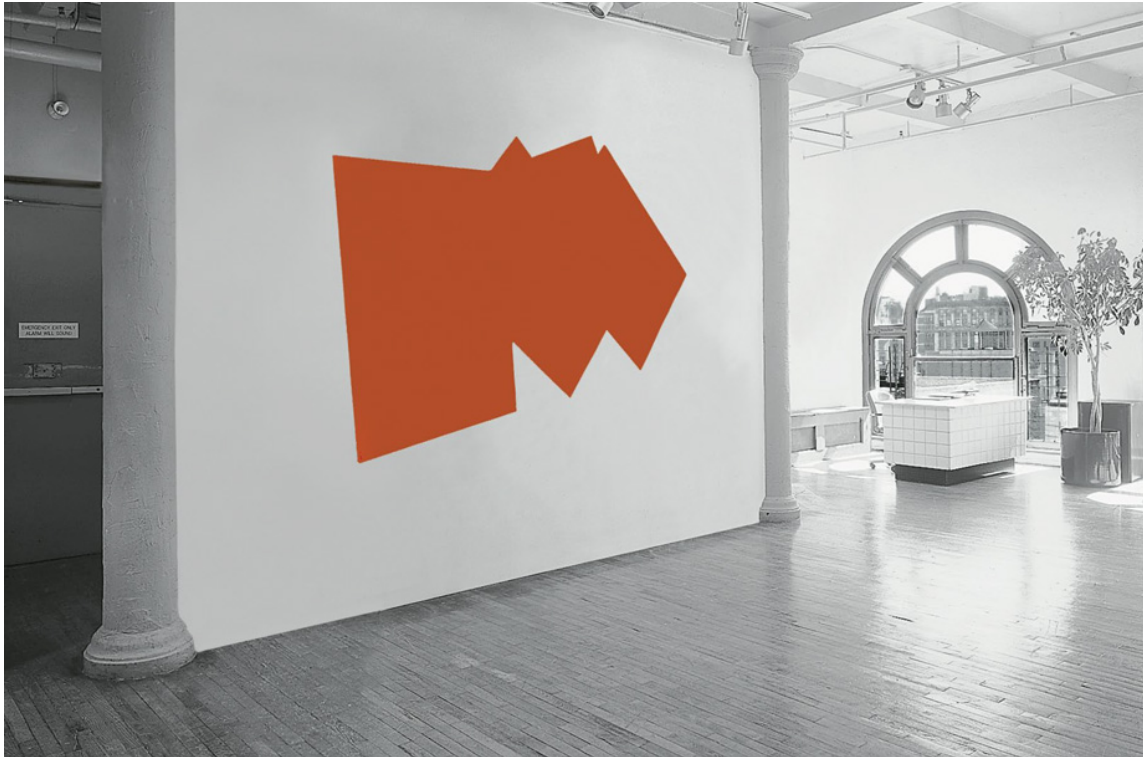

SCHELLMANNART

Imi Knoebel - Mennige (Polygon) 1998

Wall painting (in red lead or ferric oxide paint), size variable. Limited to 12 installations, with a signed and numbered certificate (gouache, 100 x 70 cm).