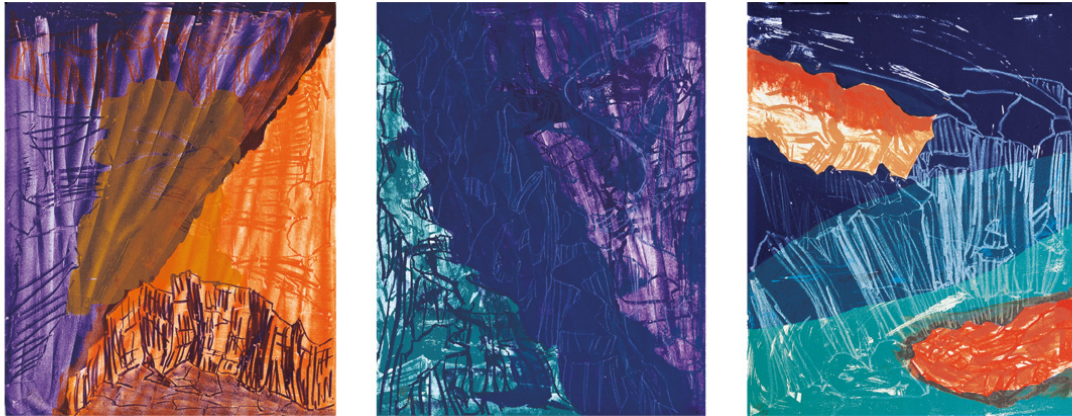

SCHELLMANNART

Per Kirkeby - Untergang 1998

Three lithographs, printed from three to five stones on Velin Arches rag paper. Each print 50 x 40 cm (19¾ x 15¾"), each signed and numbered. Edition of 60.

Schellmann Art, attn. Bettina Mittler
Ainmillerstrasse 25, 80801 München
tel +49 89 38666080
Tue - Fri 10 am - 6 pm
munich@schellmannart.com