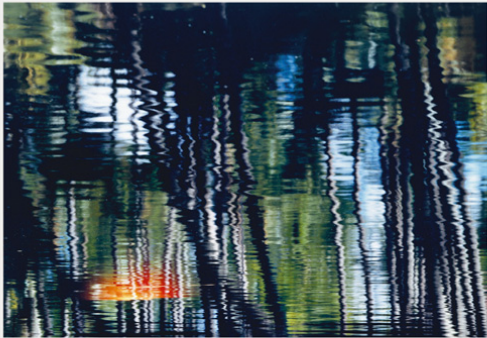

## SCHELLMANNART

### **Axel Hütte - Sunset 1 and Sunset 2 2002**

Two Cibachromes, mounted on Plexiglas,  
50 x 60 cm (19¾ x 23½ in) each. Edition of  
45, signed on both images.

Schellmann Art, attn. Bettina Mittler  
Ainmillerstrasse 25, 80801 München  
tel +49 89 38666080  
Tue - Fri 10 am - 6 pm  
[munich@schellmannart.com](mailto:munich@schellmannart.com)