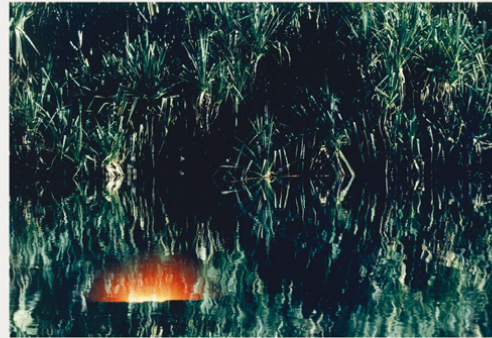

## SCHELLMANNART

### **Axel Hütte - Sunset 1 and Sunset 2 2002**

Two Cibachromes, mounted on Plexiglas,  
50 x 60 cm (19¾ x 23½ in) each. Edition of  
45, signed on both images.

Schellmann Art, attn. Bettina Mittler  
Ainmillerstrasse 25, 80801 München  
tel +49 89 38666080  
Tue - Fri 10 am - 6 pm  
[munich@schellmannart.com](mailto:munich@schellmannart.com)