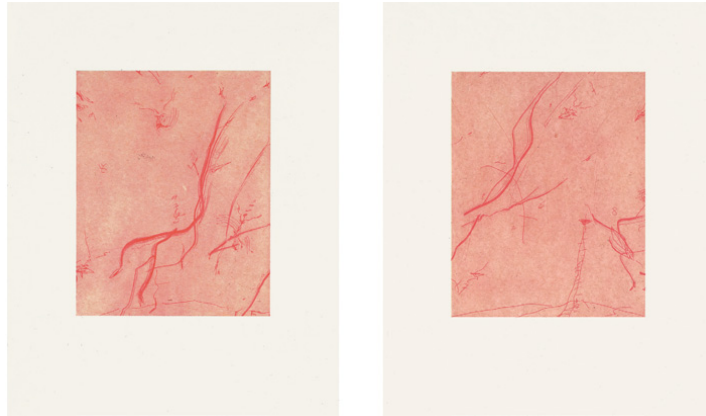

## SCHELLMANNART

### **Rebecca Horn - Dancing Giraffe Tree 1998**

Two soft ground etchings on dyed transparent Japanese paper, collaged on Hahnemühle etching paper. Each print 50 x 40 cm (19¾ x 15¾ in.), each signed and numbered. Edition of 60.