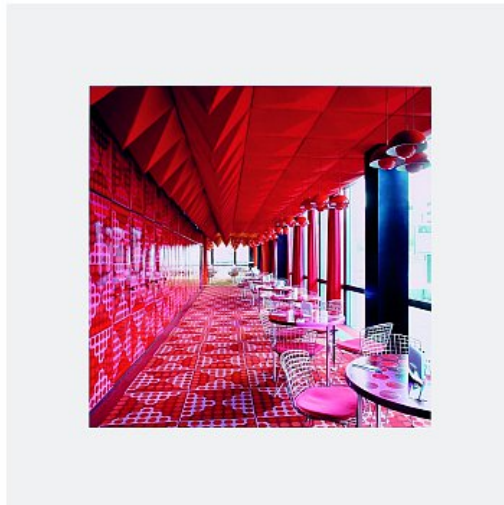

SCHELLMANNART

Candida Höfer - Spiegelkantine Hamburg III 2005

C-print, 74 x 74 cm (29 x 29 in.),
edition of 100, signed and numbered.

Schellmann Art, attn. Bettina Mittler
Ainmillerstrasse 25, 80801 München
tel +49 89 38666080
Tue - Fri 10 am - 6 pm
munich@schellmannart.com