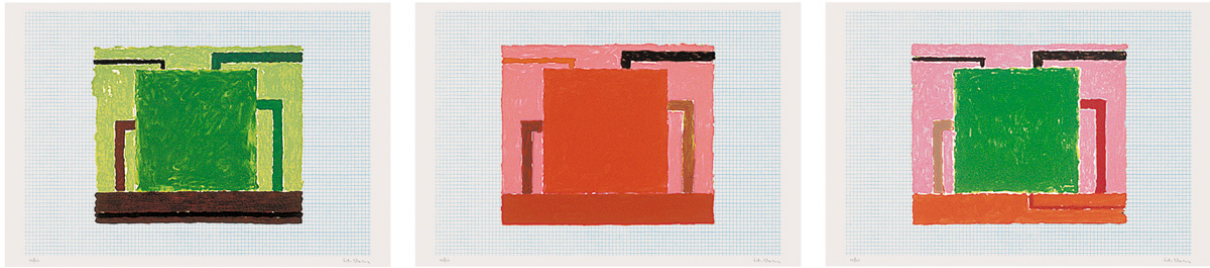

SCHELLMANNART

Peter Halley - Display / Core / Fluke 1991

Set of 3 silkscreen/lithographs on rag paper,
66 x 96.5 cm (26 x 38 in). Edition of 50, each
signed and numbered.

Schellmann Art, attn. Bettina Mittler
Ainmillerstrasse 25, 80801 München
tel +49 89 38666080
Tue - Fri 10 am - 6 pm
munich@schellmannart.com